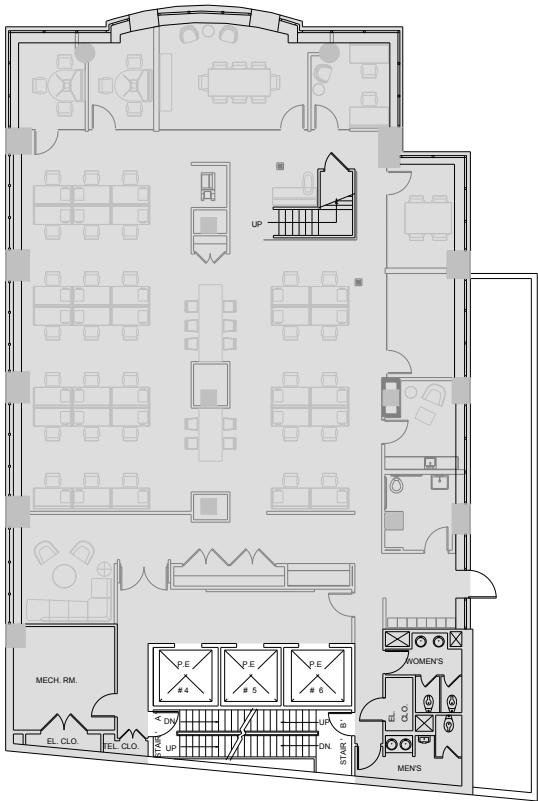

40 Fulton Street

Entire 28th Floor - 7,171 RSF

Fulton Street

Pearl Street

Leasing Contacts:

Ryan Levy Andrew Ackerman
212.894.7472 212.894.7425
rlevy@vno.com aackerman@vno.com