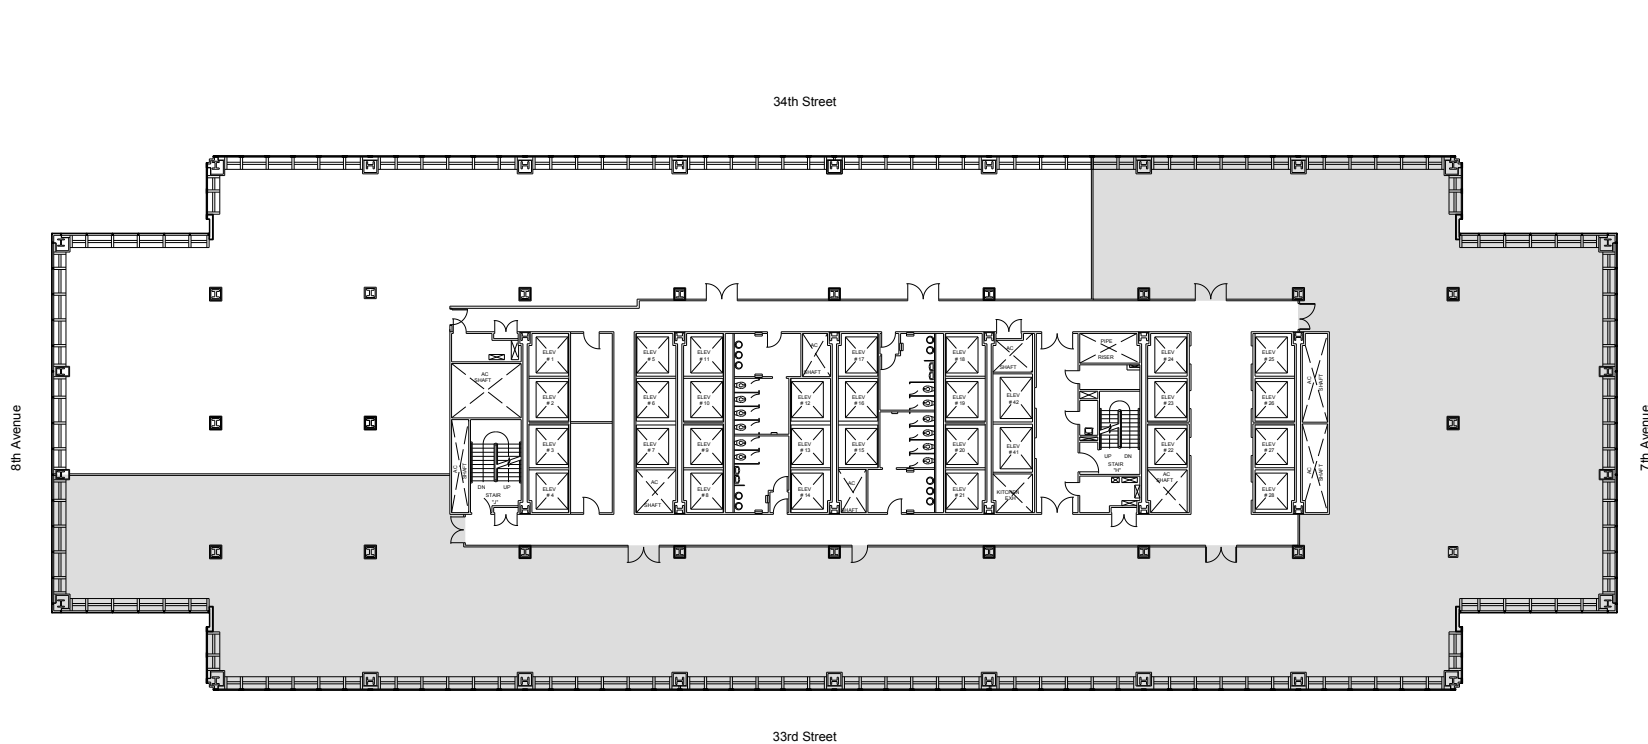

One Penn Plaza

Partial 19th Floor - 22,395 RSF

Leasing Contacts:

Josh Glick	Jared Silverman	Kevin West
212.894.7413	212.894.7458	212.894.7438
jglick@vno.com	jsilverman@vno.com	kwest@vno.com

VORNADO
REALTY TRUST