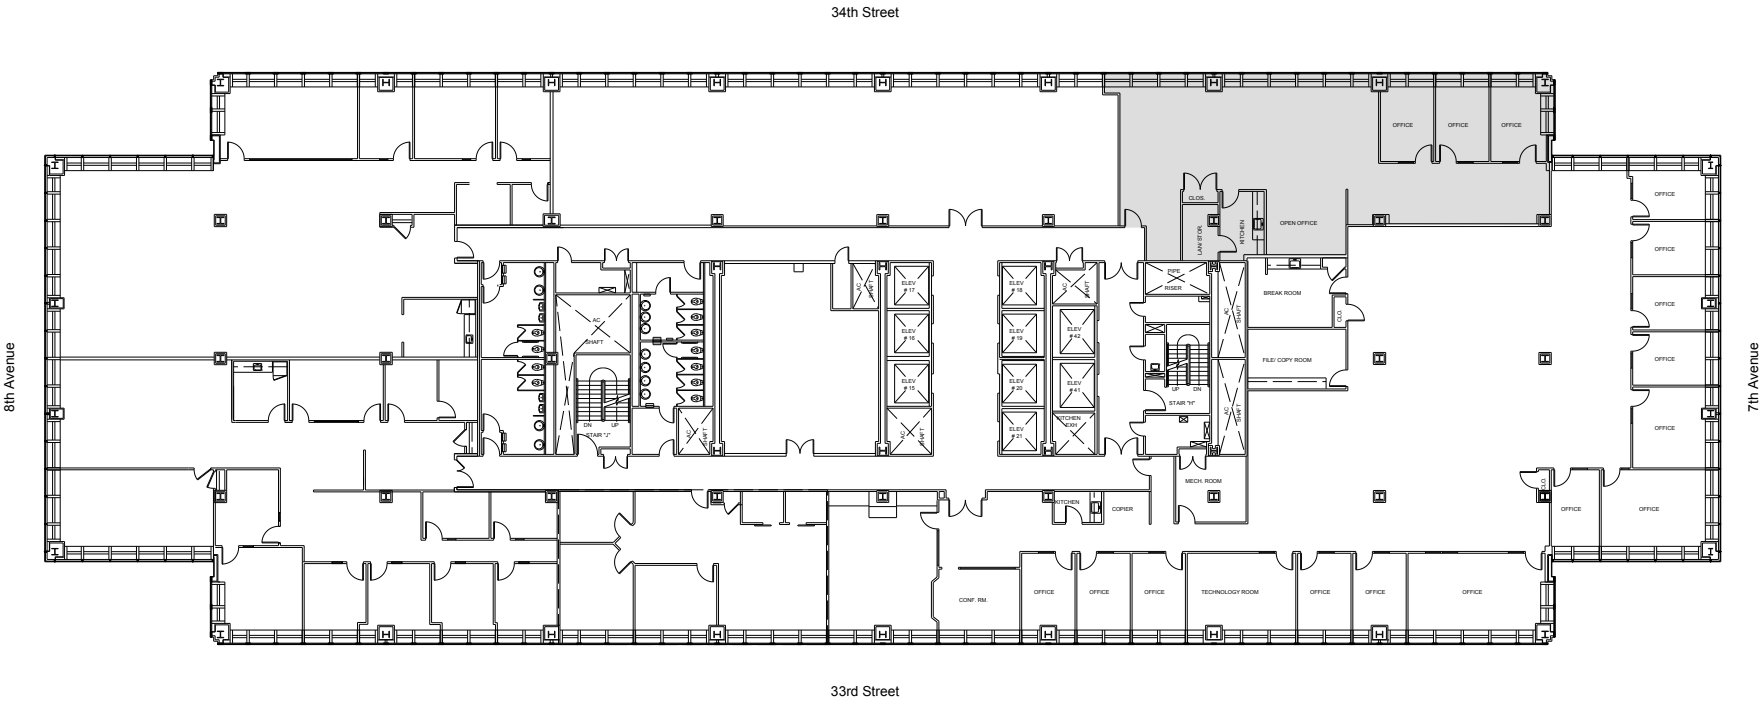

One Penn Plaza

Partial 46th Floor - 3,906 RSF

Leasing Contacts:

Josh Glick Jared Silverman
212.894.7413 212.894.7458
jglick@vno.com jsilverman@vno.com