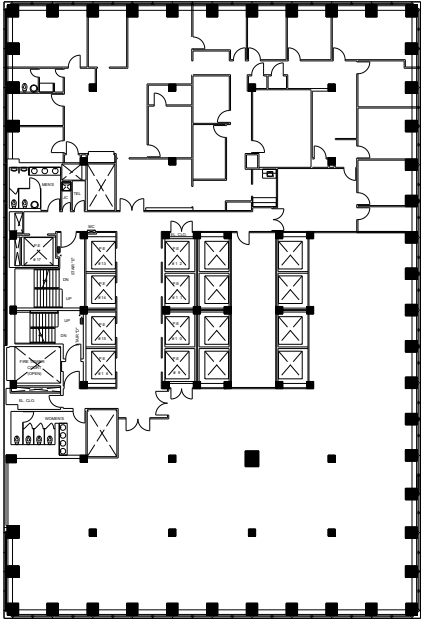

280 Park Avenue

Entire E24th Floor - 8,936 RSF

WEST BUILDING

EAST BUILDING

Park Avenue

E48th Street

Leasing Contacts:

Edward Riguardi
212.894.7923
eriguardi@vno.com