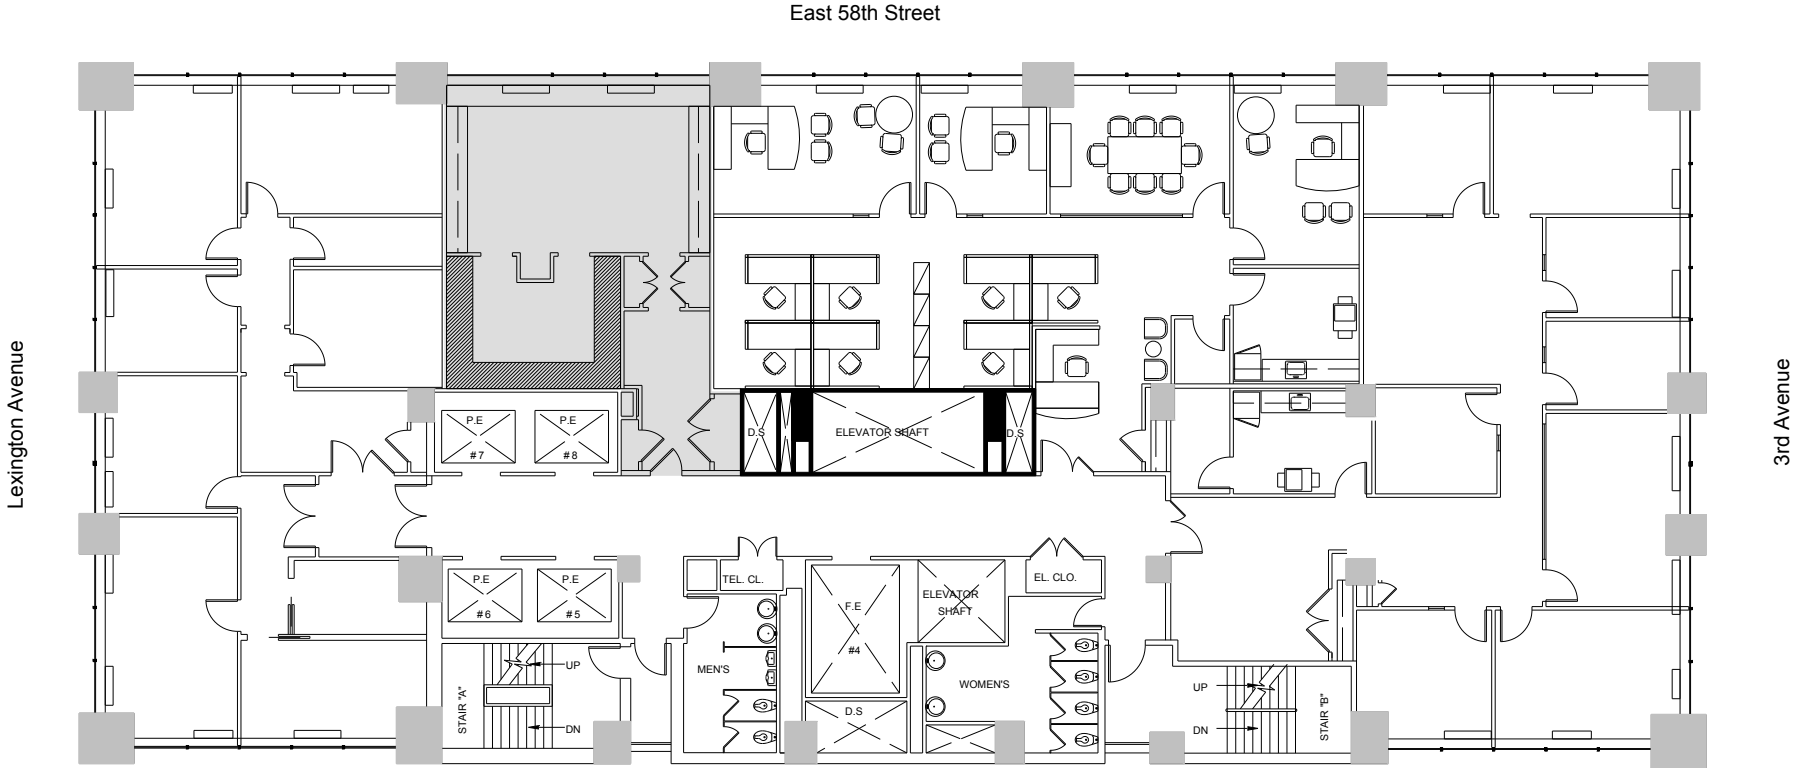

150 East 58th Street
Partial 24th Floor - 1,351 RSF

Leasing Contacts:

Jared Solomon Ryan Levy
212.894.7410 212.894.7472
jsolomon@vno.com rlevy@vno.com