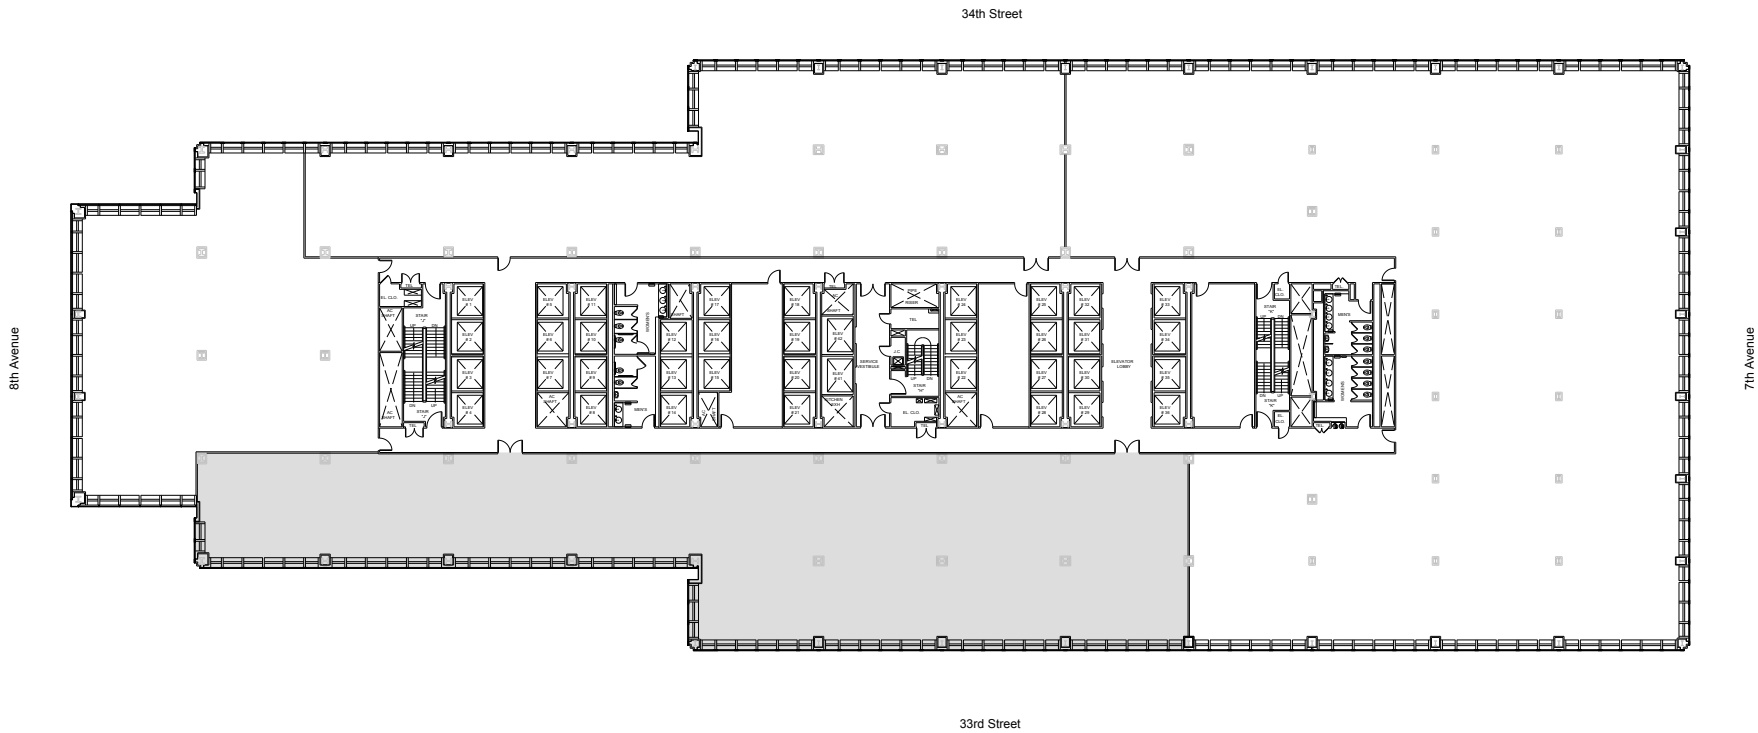

One Penn Plaza

Partial 10th Floor - 14,391 RSF

Leasing Contacts:

Josh Glick	Jared Silverman	Kevin West
212.894.7413	212.894.7458	212.894.7438
jglick@vno.com	jsilverman@vno.com	kwest@vno.com

VORNADO
REALTY TRUST