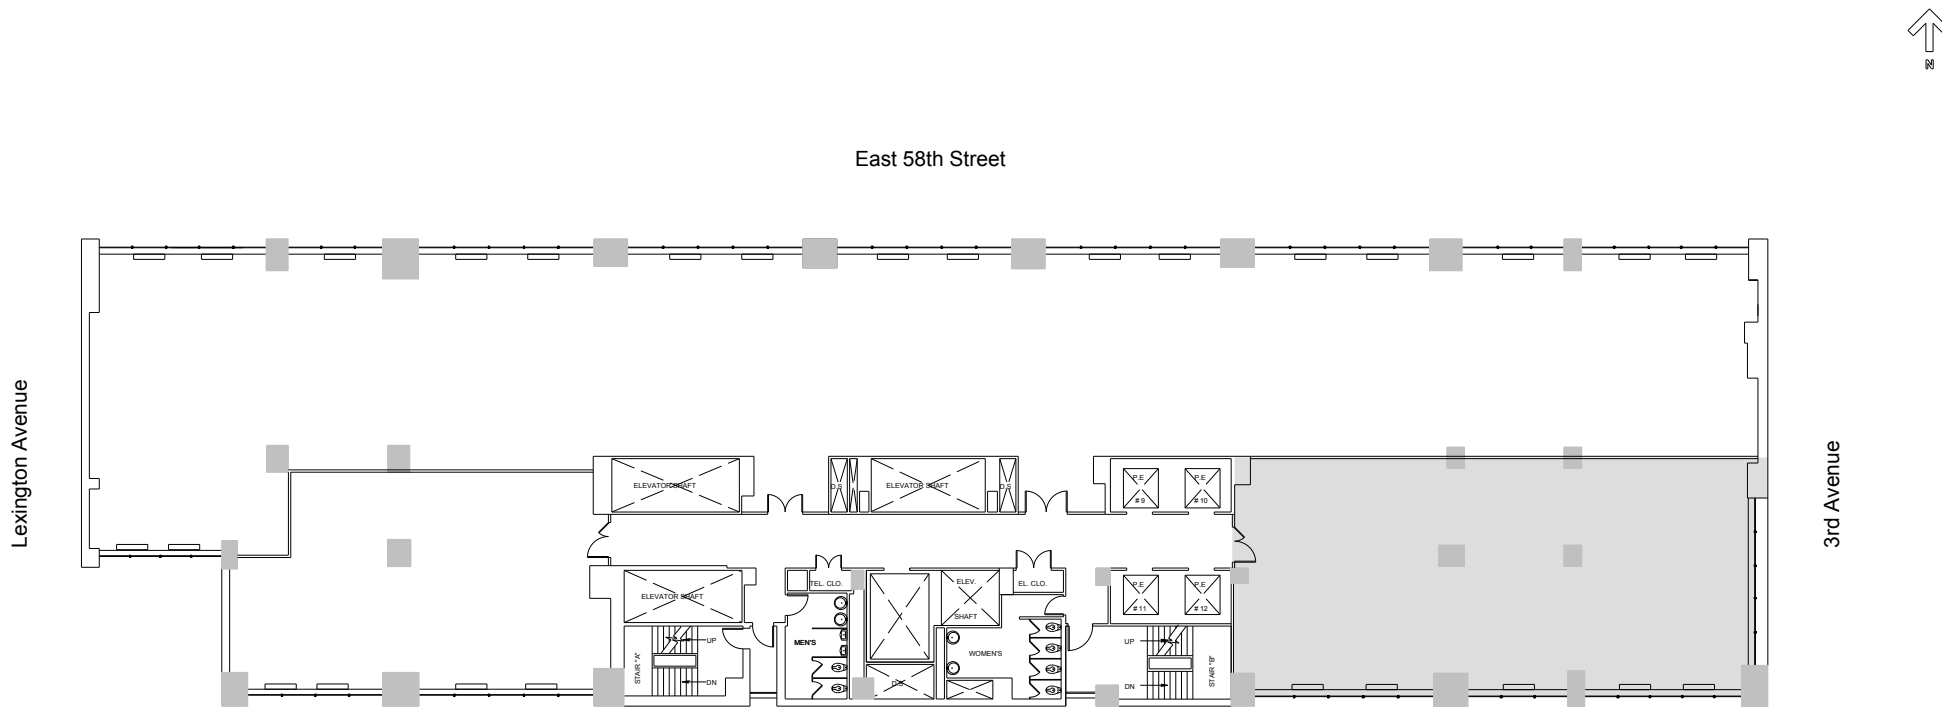

150 East 58th Street  
Partial 6th Floor - 2,815 RSF

Leasing Contacts:

Jared Solomon     Ryan Levy  
212.894.7410     212.894.7472  
jsolomon@vno.com     rlevy@vno.com