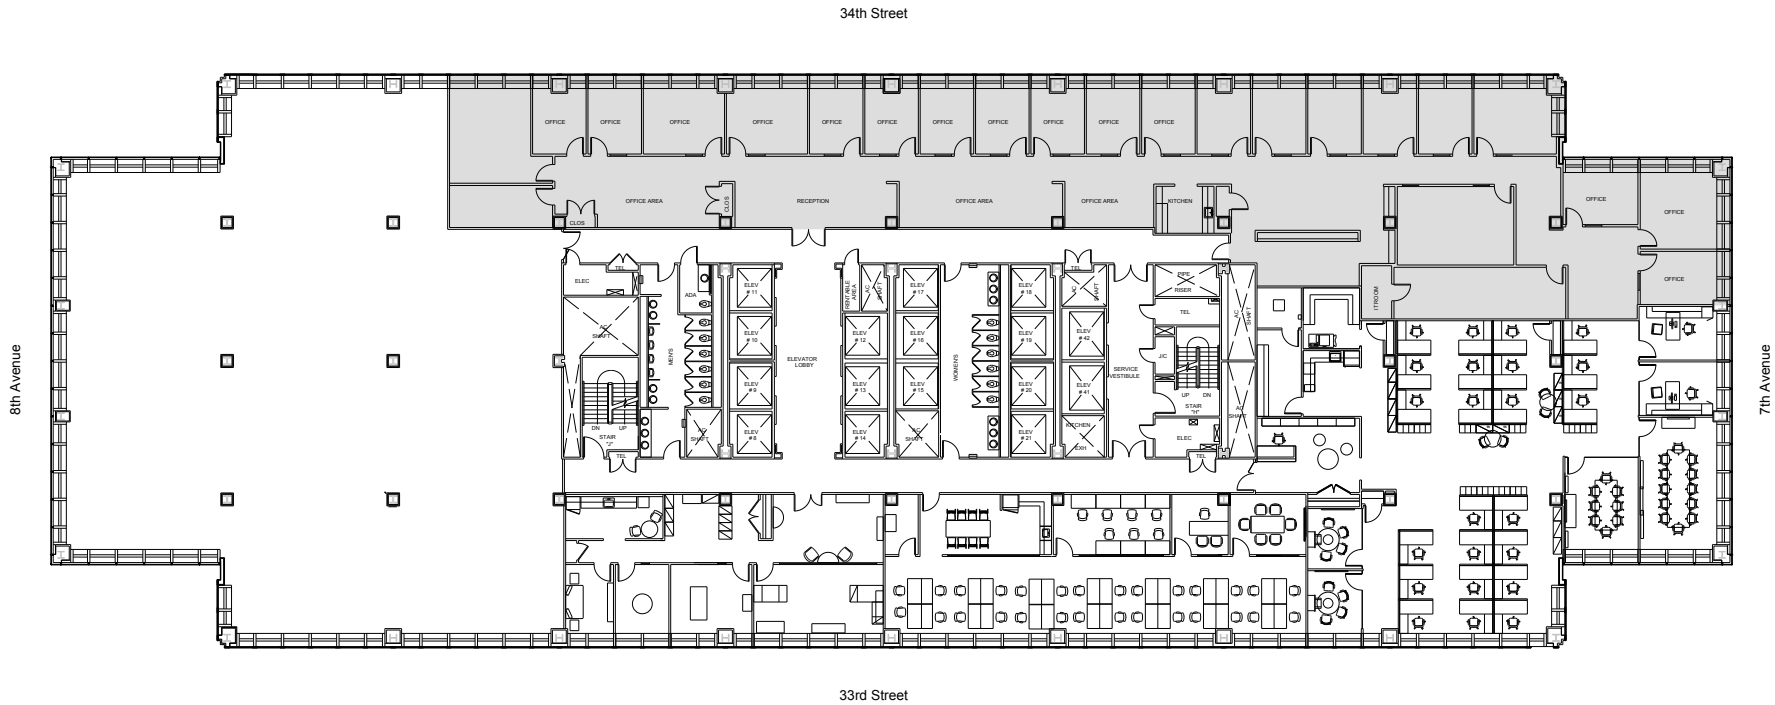

One Penn Plaza

Partial 41st Floor - 11,528 RSF

Leasing Contacts:

Josh Glick	Jared Silverman	Kevin West
212.894.7413	212.894.7458	212.894.7438
jglick@vno.com	jsilverman@vno.com	kwest@vno.com