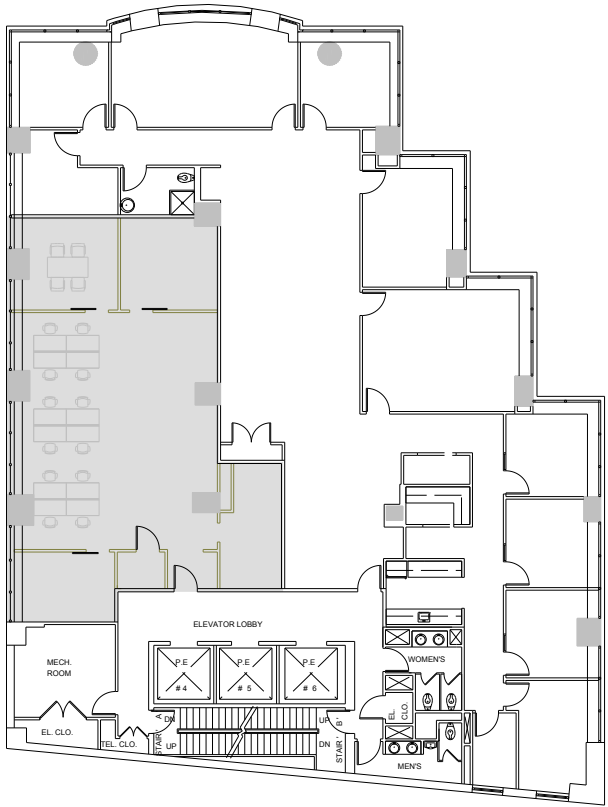

# 40 Fulton Street

Partial 21st Floor - 2,401 RSF

Fulton Street

Pearl Street

Leasing Contacts:

Ryan Levy      Andrew Ackerman  
212.894.7472    212.894.7425  
rlevy@vno.com   aackerman@vno.com