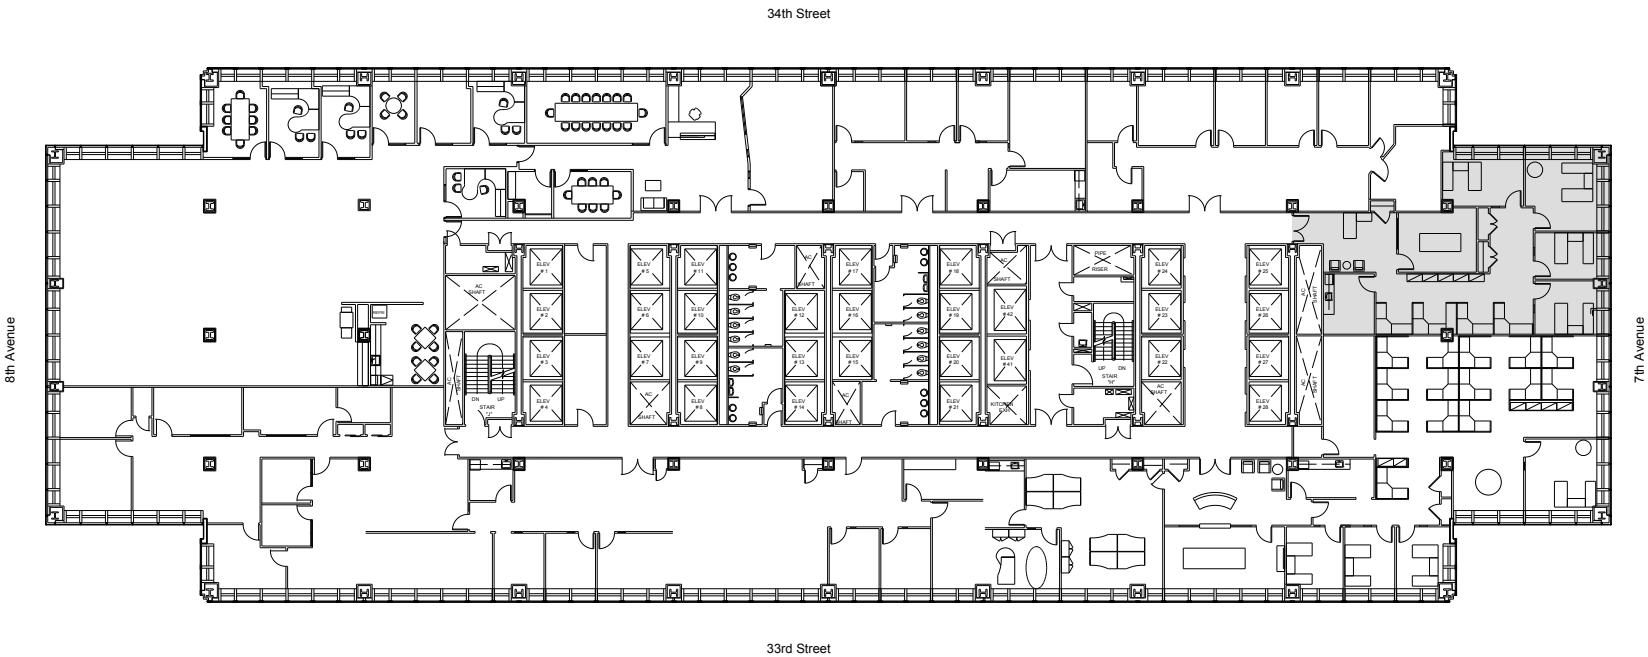

One Penn Plaza

Partial 19th Floor - 2,917 RSF

Leasing Contacts:

| | | |
|--|--|--|
| Josh Glick | Jared Silverman | Kevin West |
| 212.894.7413 | 212.894.7458 | 212.894.7438 |
| jglick@vno.com | jsilverman@vno.com | kwest@vno.com |