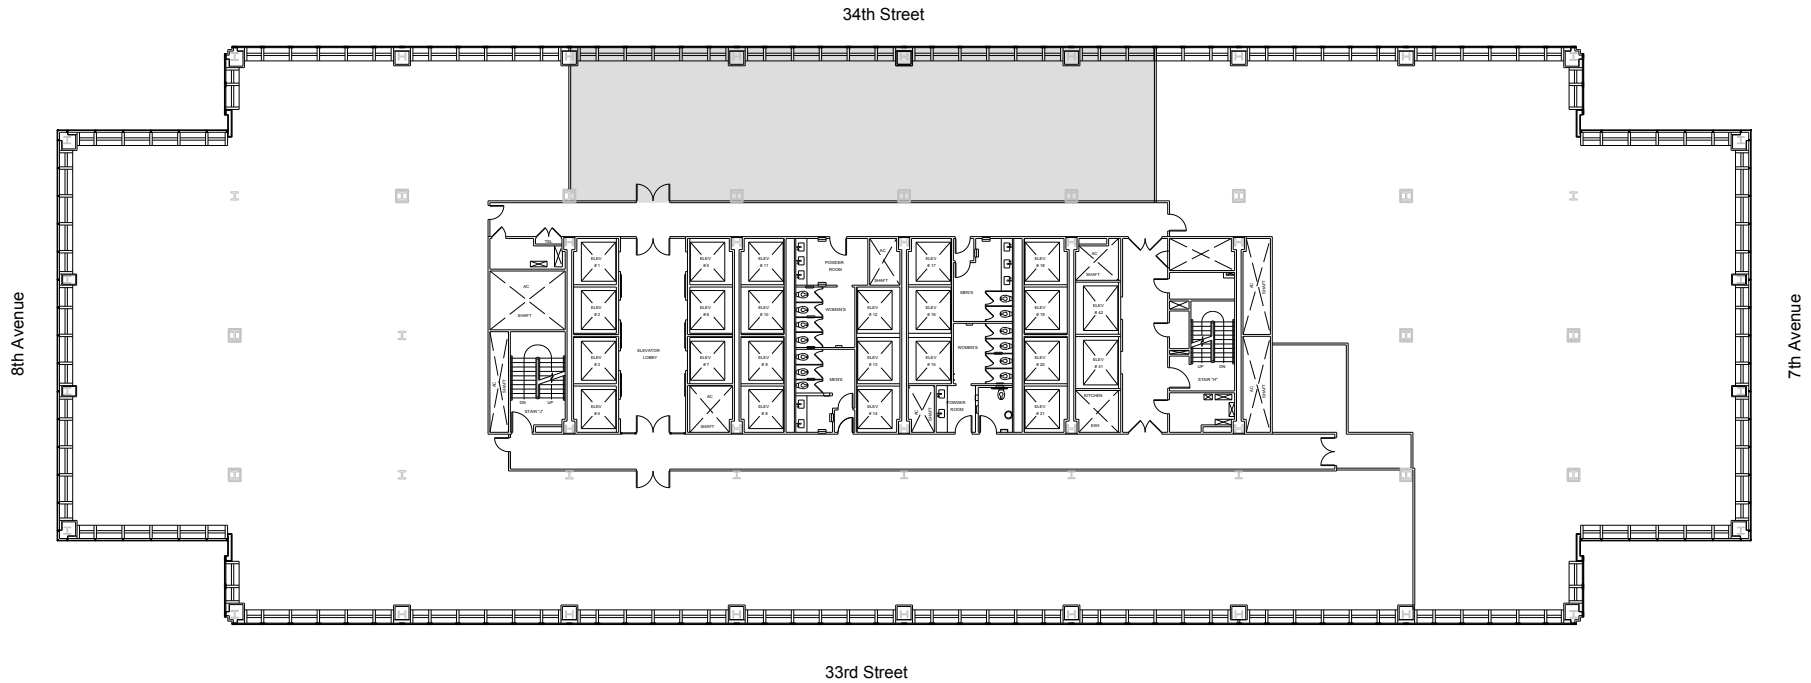

# One Penn Plaza

Partial 32nd Floor - 6,118 RSF

Leasing Contacts:

Josh Glick      Jared Silverman  
212.894.7413    212.894.7458  
jglick@vno.com    jsilverman@vno.com

**VORNADO**  
REALTY TRUST