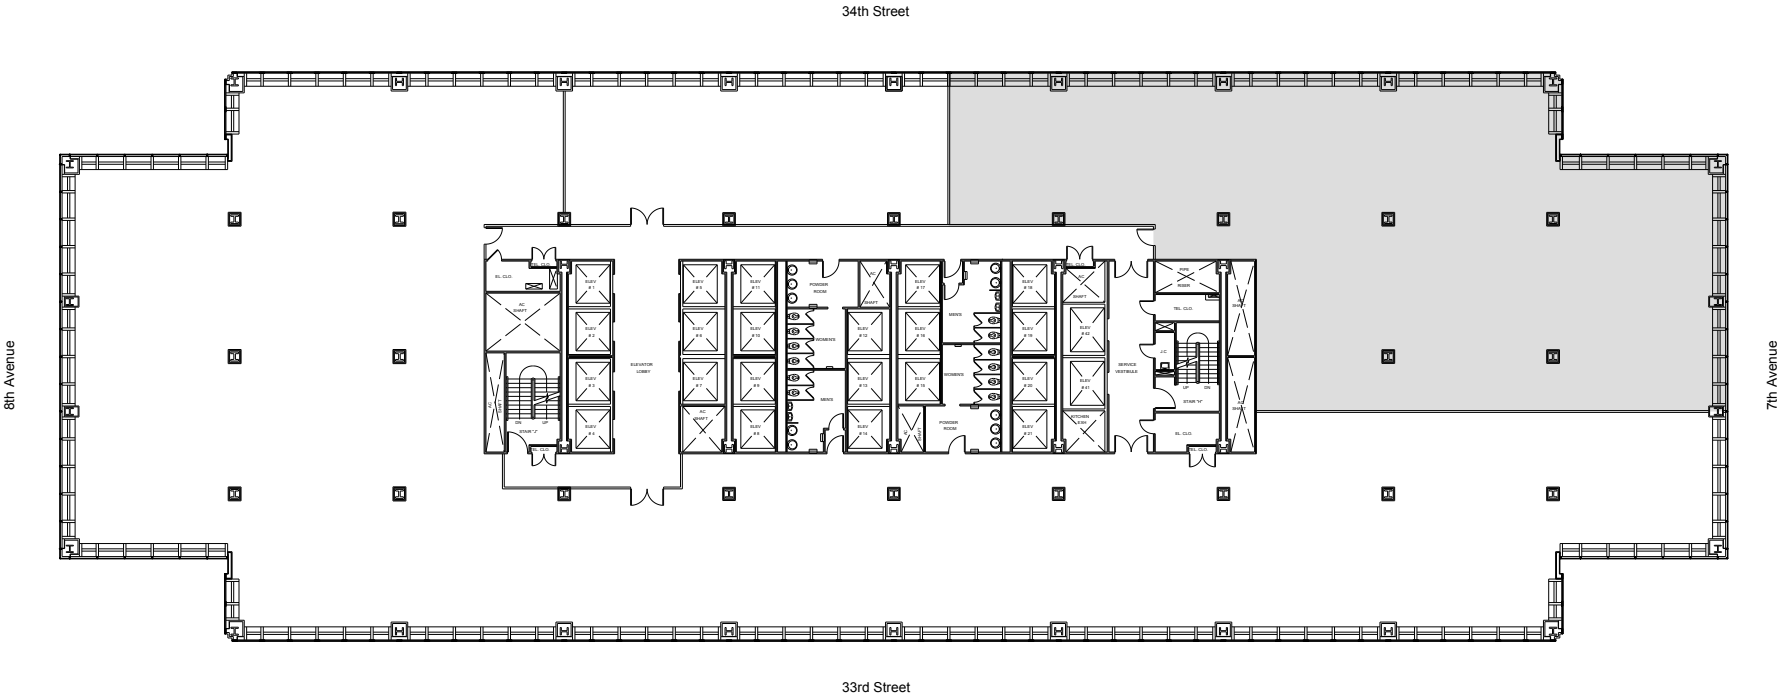

One Penn Plaza

Partial 27th Floor - 9,841 RSF

Leasing Contacts:

Josh Glick	Jared Silverman	Kevin West
212.894.7413	212.894.7458	212.894.7438
jglick@vno.com	jsilverman@vno.com	kwest@vno.com