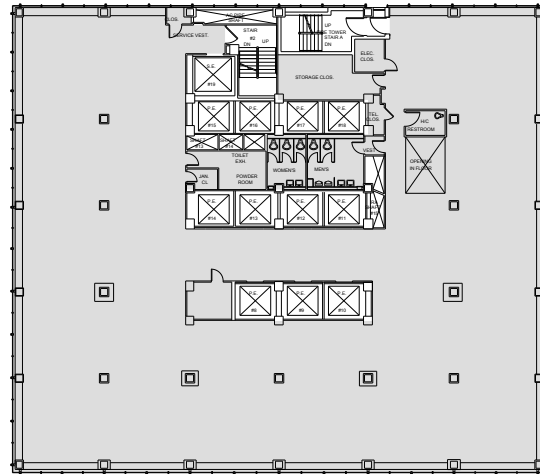

90 Park Avenue

Entire 23rd Floor - 13,200 RSF

East 39th Street

East 40th Street

Park Avenue

Leasing Contacts:

Andrew Ackerman Jared Silverman
212.894.7425 212.894.7458
aackerman@vno.com jsilverman@vno.com