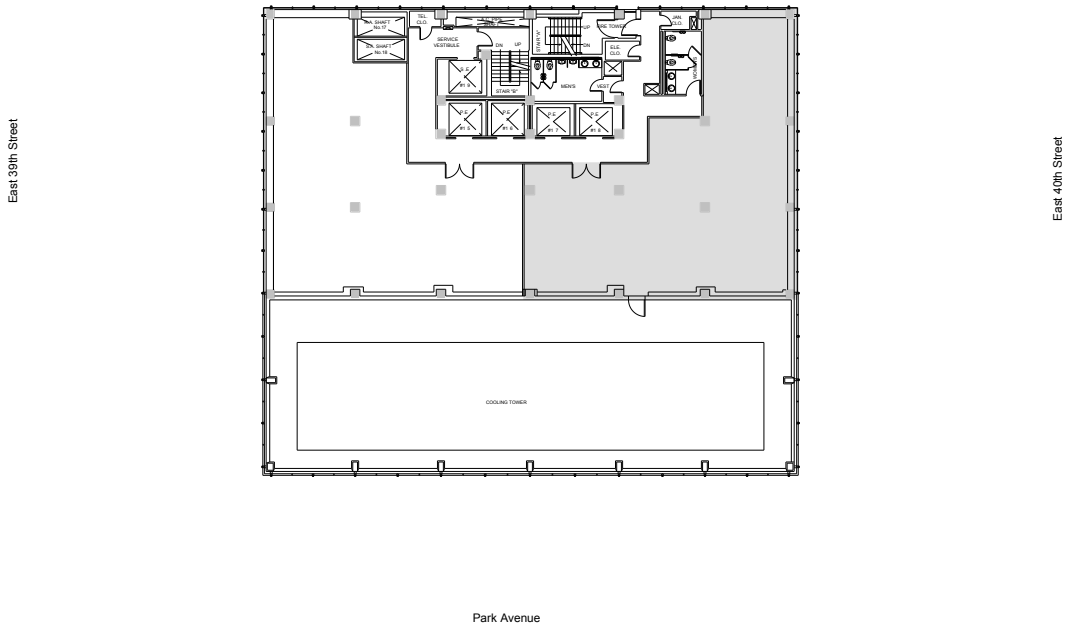

90 Park Avenue

Partial 41st Floor - 4,076 RSF

Leasing Contacts:

Andrew Ackerman 212.894.7425 aackerman@vno.com	Jared Silverman 212.894.7458 jsilverman@vno.com	Ryan Levy 212.894.7472 rlevy@vno.com
--	---	--