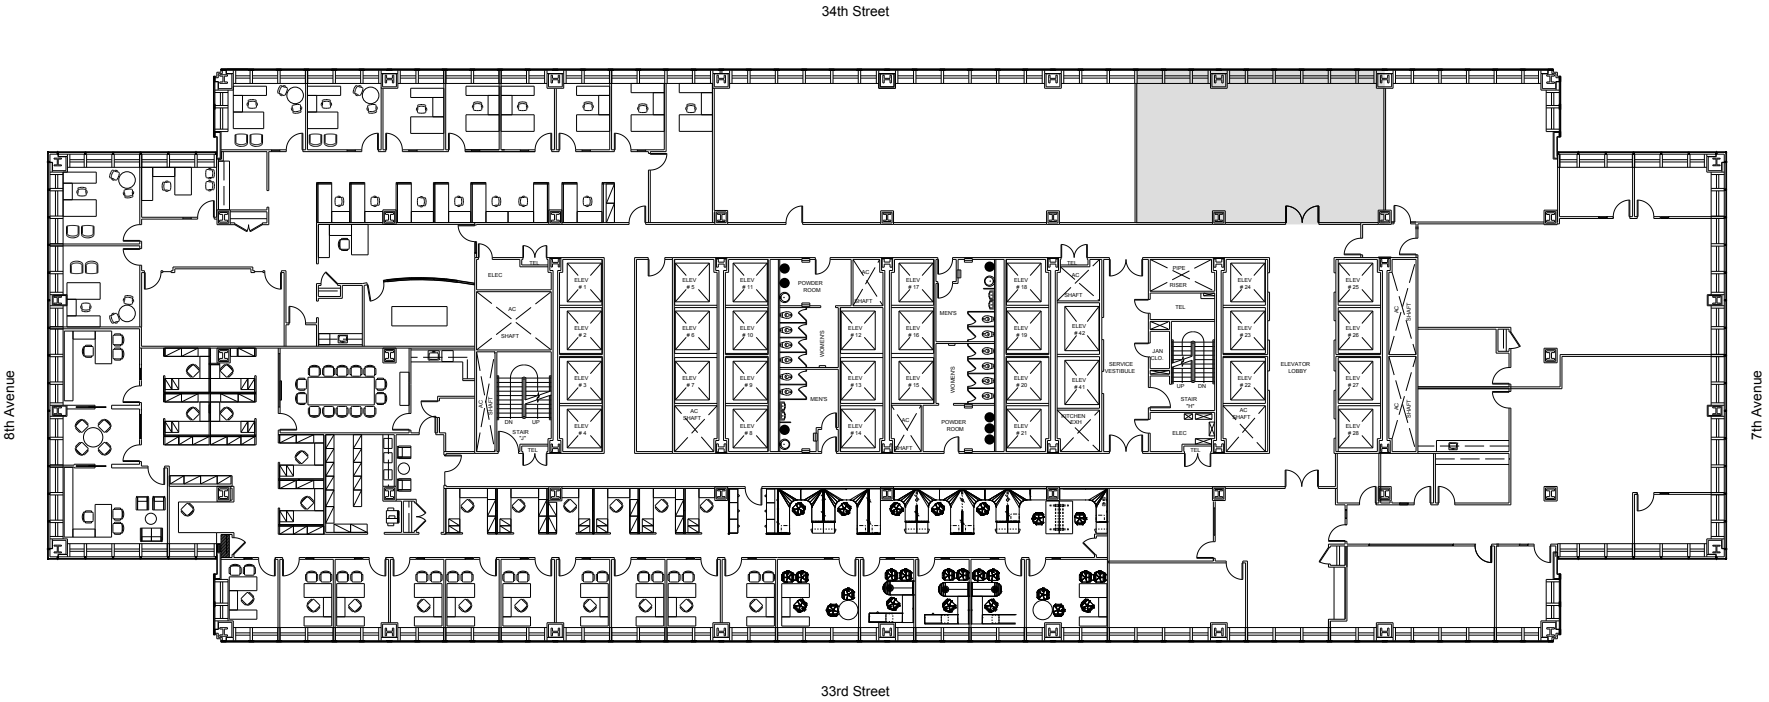

# One Penn Plaza

Partial 18th Floor - 2,051 RSF

Leasing Contacts:

Josh Glick      Jared Silverman  
212.894.7413    212.894.7458  
jglick@vno.com    jsilverman@vno.com