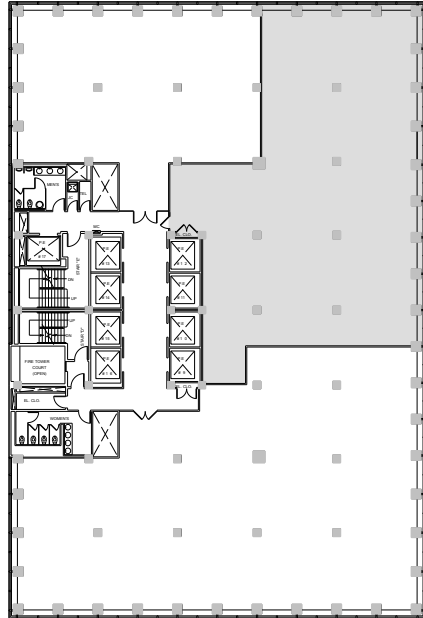

280 Park Avenue

Partial W28th Floor - 6,359 RSF

WEST BUILDING

EAST BUILDING

Park Avenue

E48th Street

Leasing Contacts:

Andrew Ackerman
212.894.7425
aackerman@vno.com