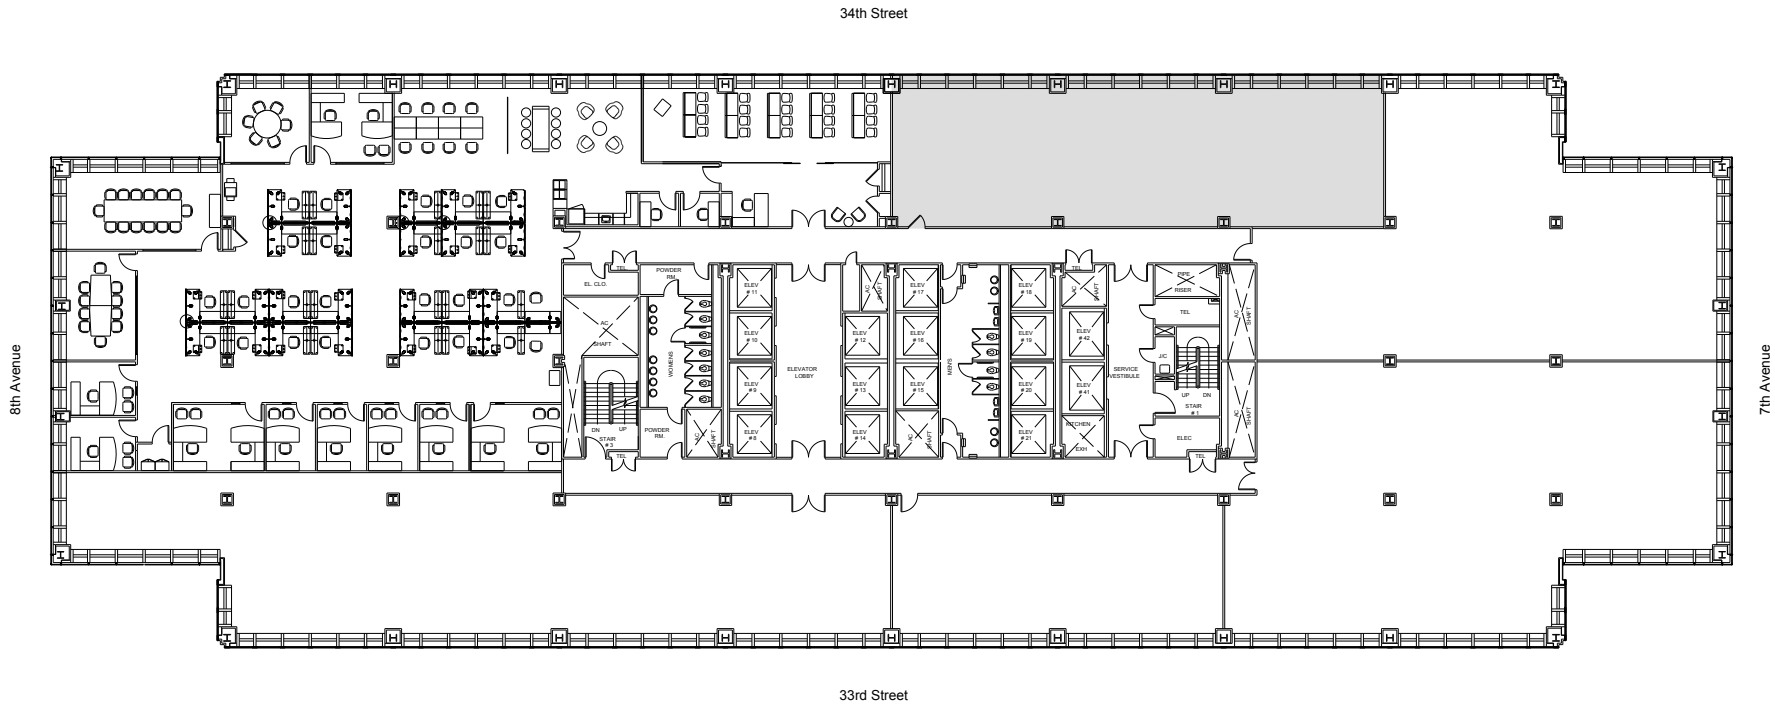

# One Penn Plaza

Partial 42nd Floor - 4,199 RSF

Leasing Contacts:

Josh Glick      Jared Silverman  
212.894.7413    212.894.7458  
jglick@vno.com    jsilverman@vno.com

**VORNADO**  
REALTY TRUST