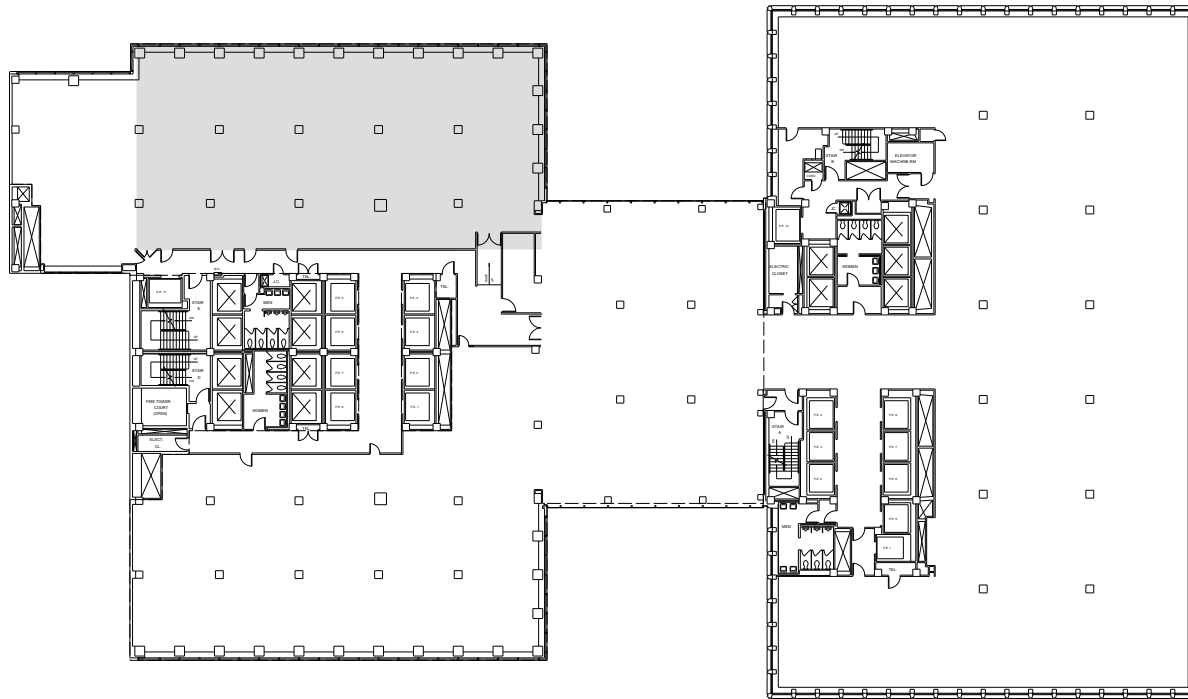

280 Park Avenue

Partial 5th Floor - 7,833 RSF

WEST BUILDING

EAST BUILDING

E48th Street

Park Avenue

Leasing Contacts:

Andrew Ackerman
212.894.7425
aackerman@vno.com