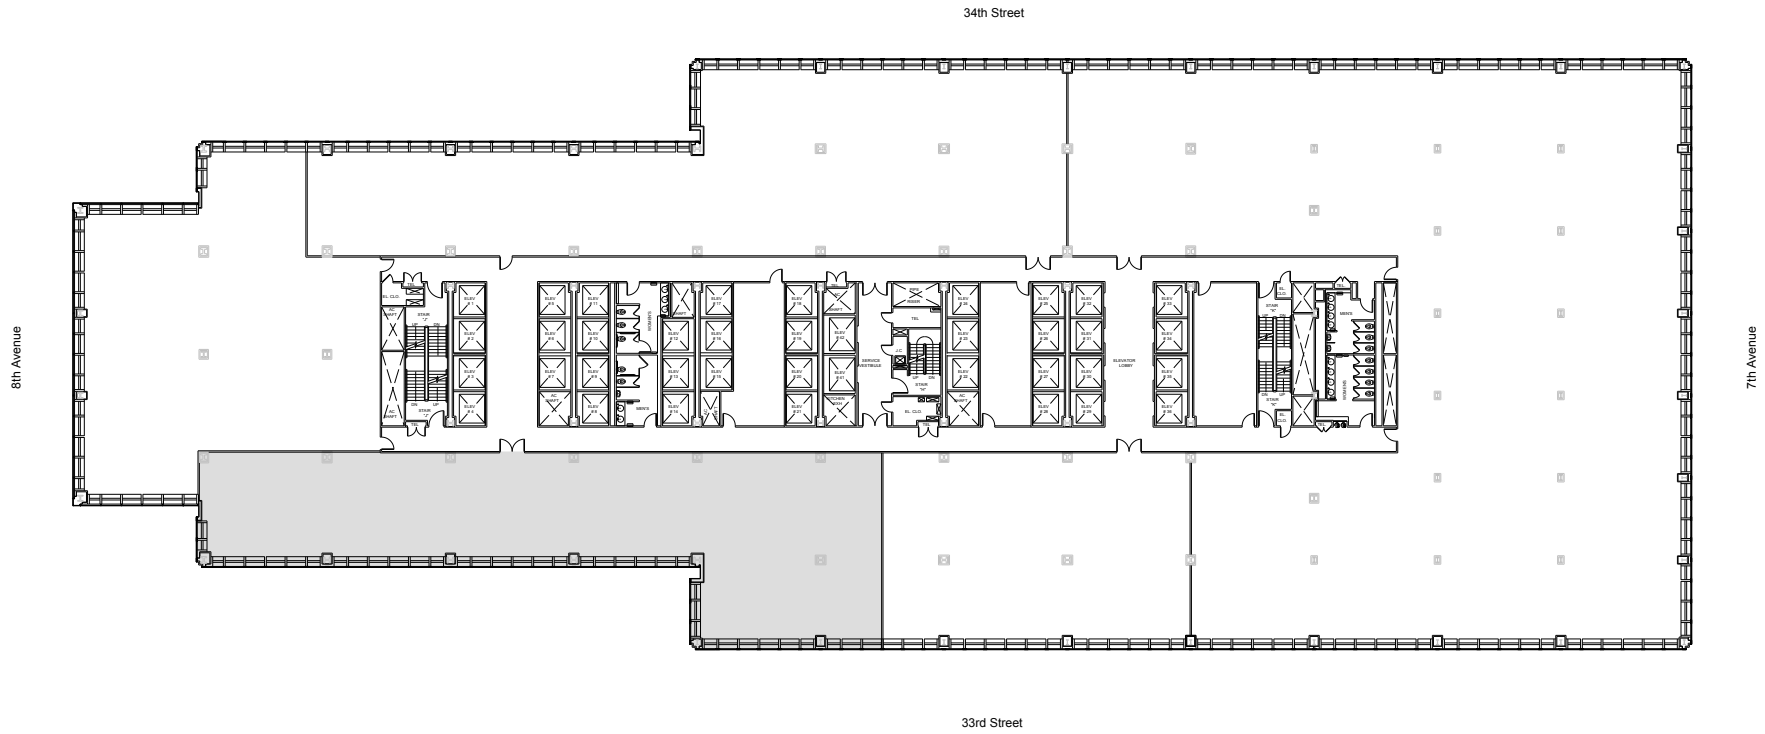

One Penn Plaza

Partial 10th Floor - 8,964 RSF

Leasing Contacts:

Josh Glick	Jared Silverman	Kevin West
212.894.7413	212.894.7458	212.894.7438
jglick@vno.com	jsilverman@vno.com	kwest@vno.com