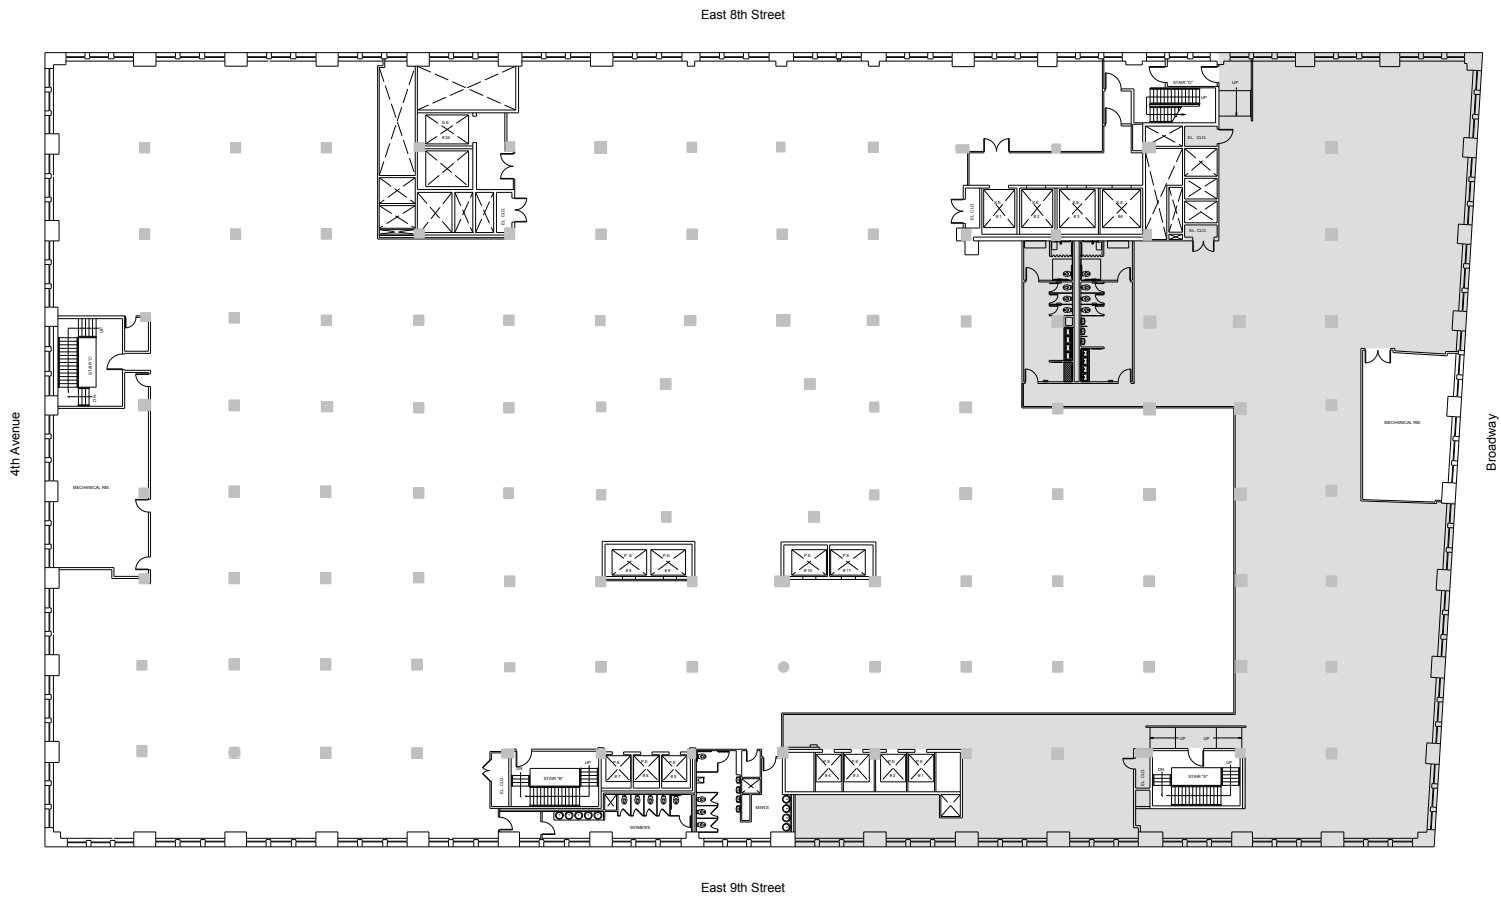

# 770 Broadway

Partial 10th Floor - 19,690 RSF

Leasing Contacts:

Josh Glick      Edward Riguardi  
212.894.7413    212.894.7923  
jglick@vno.com   eriguardi@vno.com