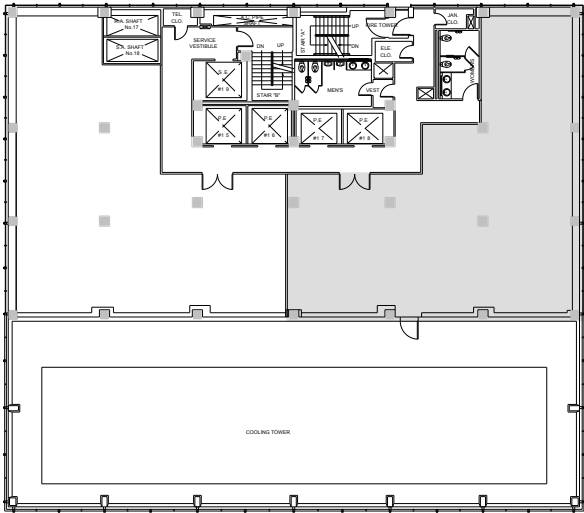

90 Park Avenue

Partial 41st Floor - RSF

East 39th Street

East 40th Street

Park Avenue

Leasing Contacts:

Andrew Ackerman Jared Silverman
212.894.7425 212.894.7458
aackerman@vno.com jsilverman@vno.com