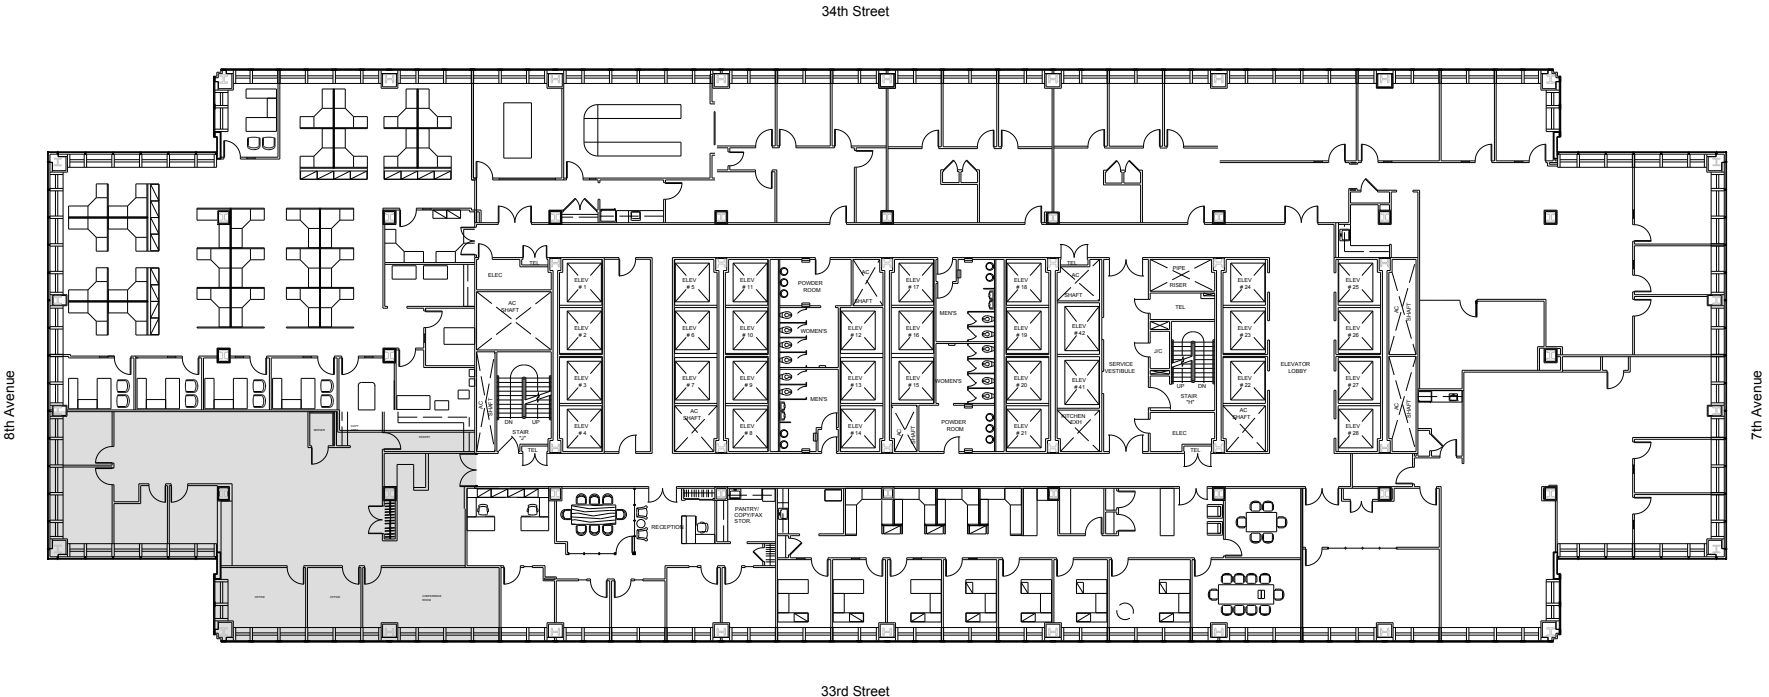

One Penn Plaza

Partial 21st Floor - 4,405 RSF

Leasing Contacts:

Josh Glick Jared Silverman
212.894.7413 212.894.7458
jglick@vno.com jsilverman@vno.com