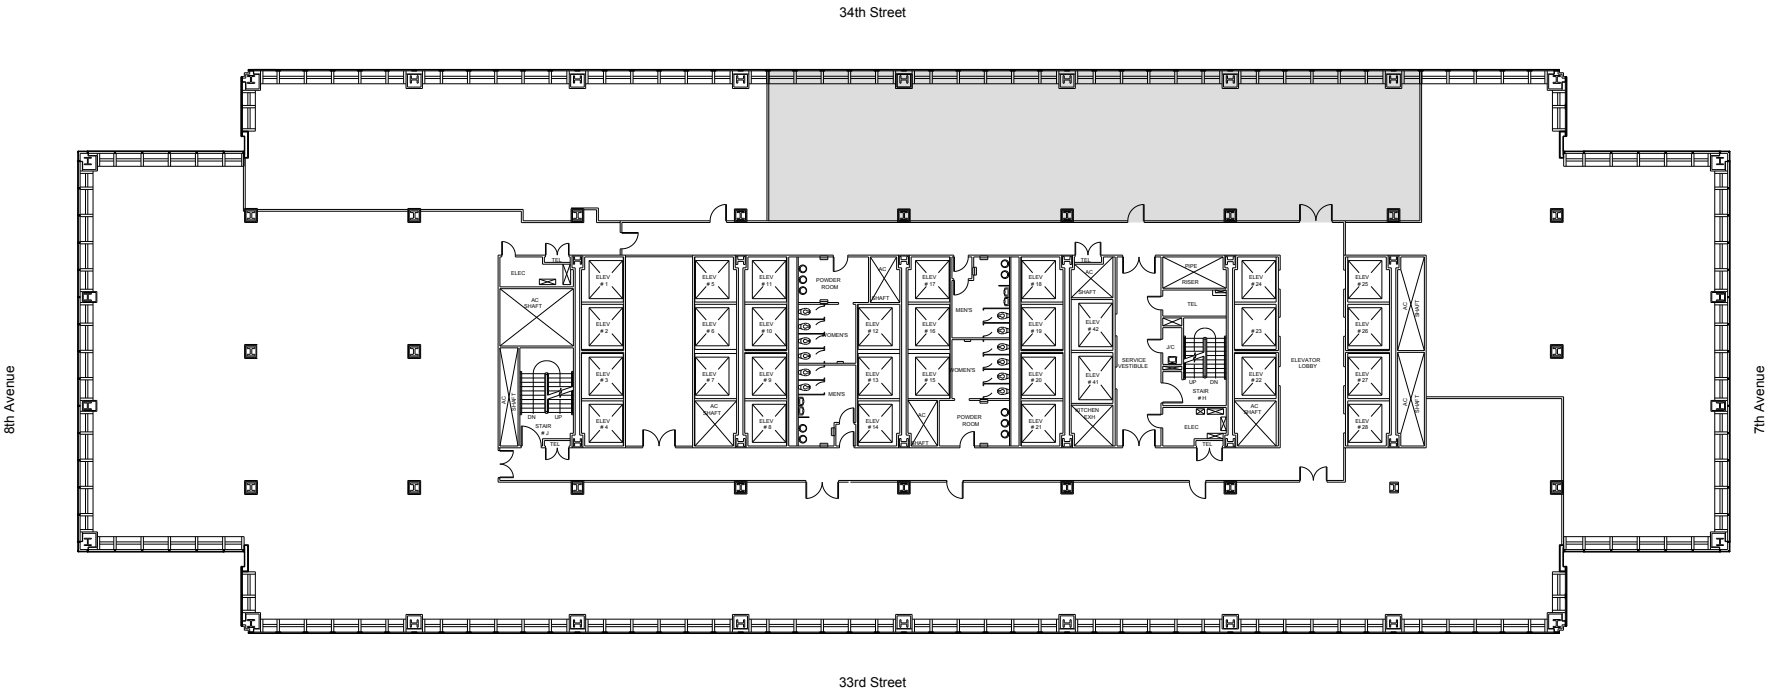

One Penn Plaza

Partial 20th Floor - 4,123 RSF

Leasing Contacts:

Josh Glick Jared Silverman Kevin West
212.894.7413 212.894.7458 212.894.7438
jglick@vno.com jsilverman@vno.com kwest@vno.com