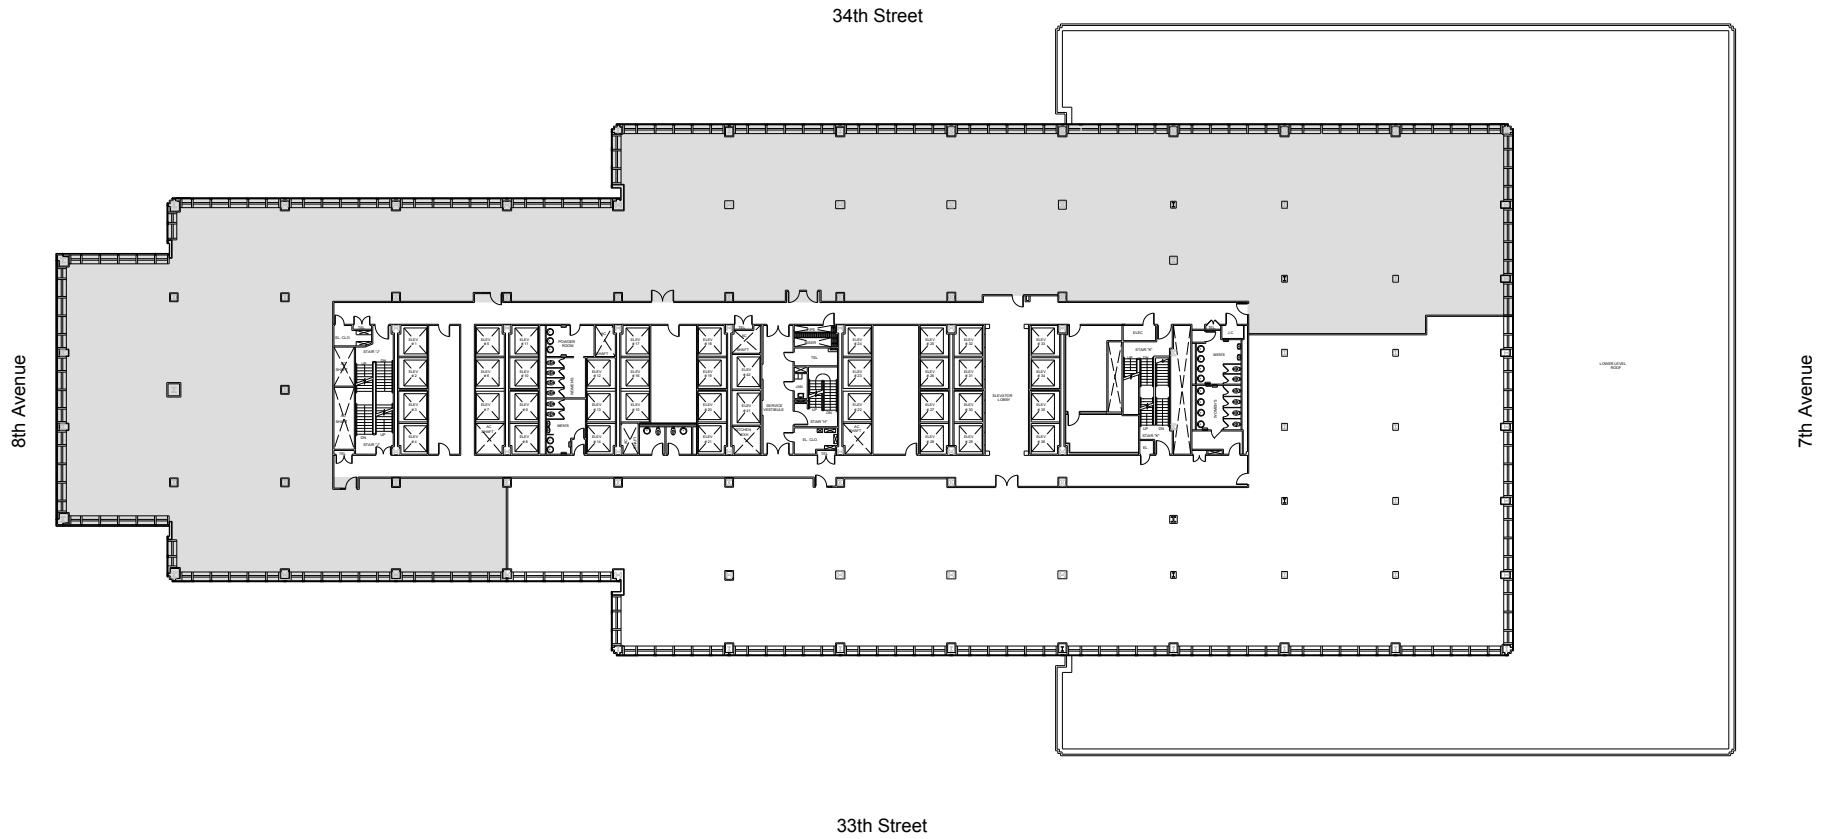

One Penn Plaza

Partial 7th Floor - 36,089 RSF

Leasing Contacts:

Josh Glick Jared Silverman
212.894.7413 212.894.7458
jglick@vno.com jsilverman@vno.com