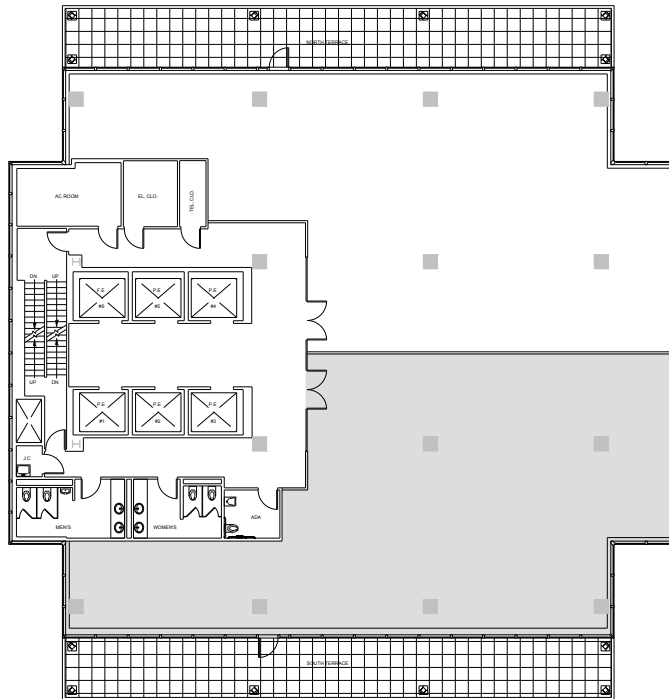

# 650 Madison Avenue

Partial 24th Floor - 5,243 RSF

East 60th Street

Madison Avenue

East 59th Street

Leasing Contacts:

Jared Solomon  
212.894.7410  
jsolomon@vno.com

**VORNADO**  
REALTY TRUST