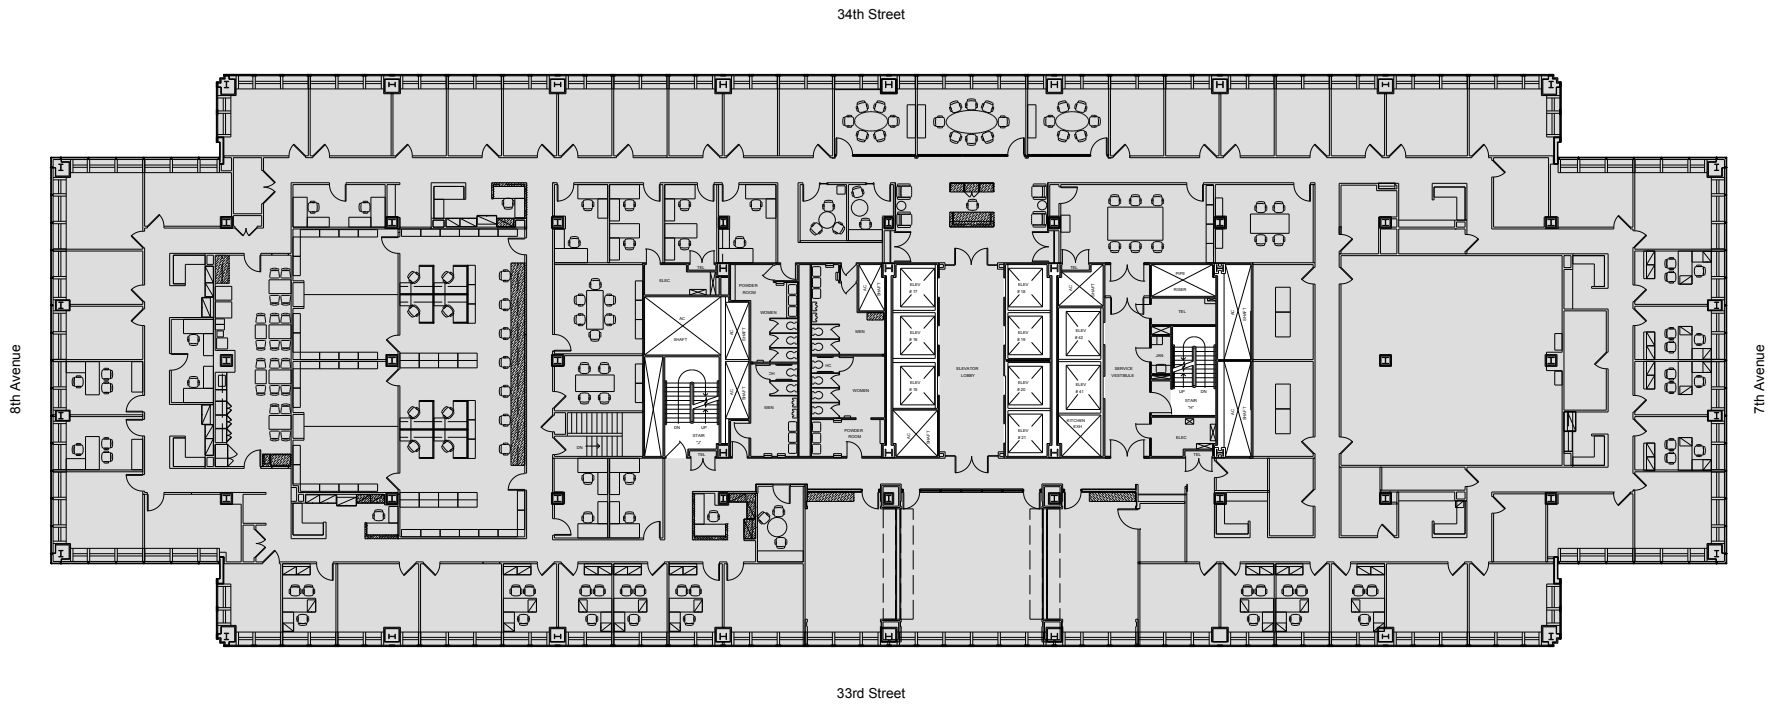

One Penn Plaza

Entire 50th Floor - 37,856 RSF

Leasing Contacts:

Josh Glick Jared Silverman
212.894.7413 212.894.7458
jglick@vno.com jsilverman@vno.com

VORNADO
REALTY TRUST