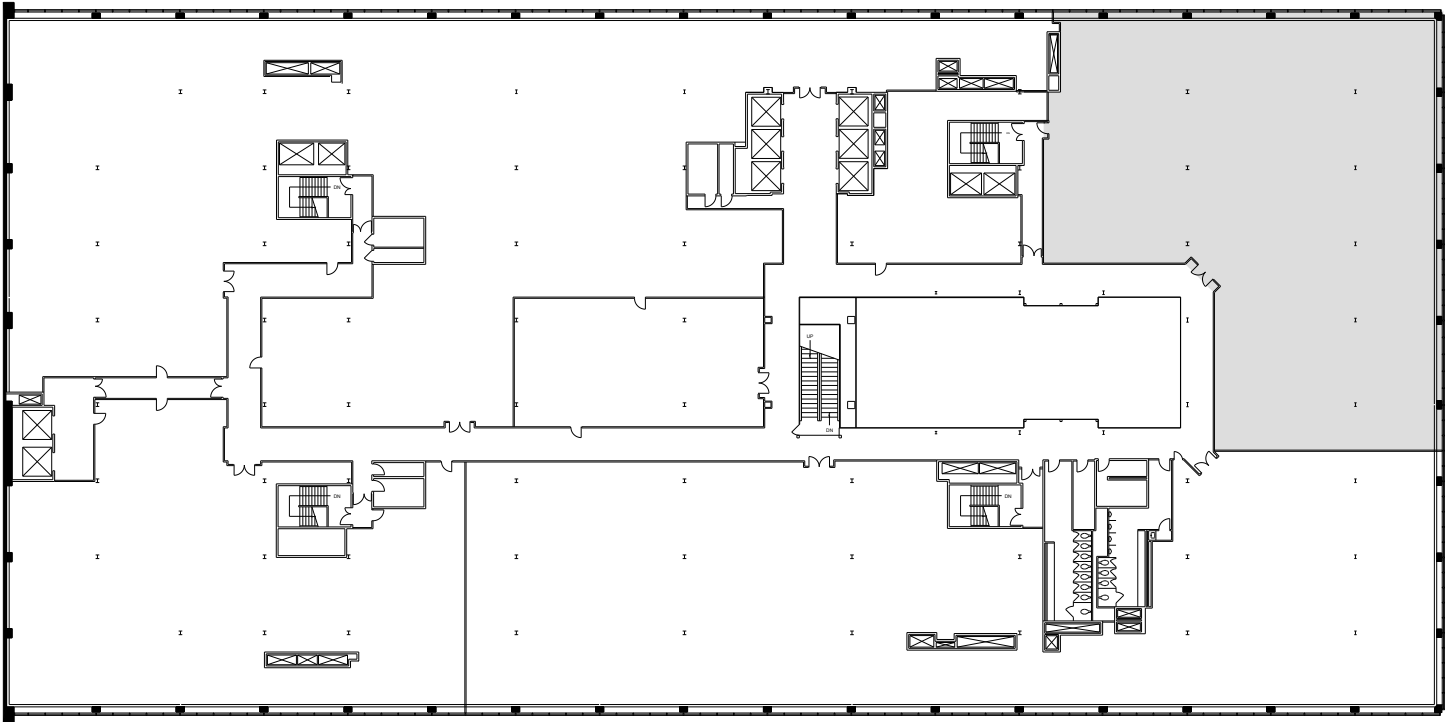

# Manhattan Mall - 100 West 33rd Street

Partial 11th Floor - 17,174 RSF

33RD STREET

BROADWAY & AVENUE OF THE AMERICAS

32ND STREET

Leasing Contacts:

Craig Panzirel      Jared Silverman  
212.894.7438      212.894.7458  
cpanzirer@vno.com      jsilverman@vno.com