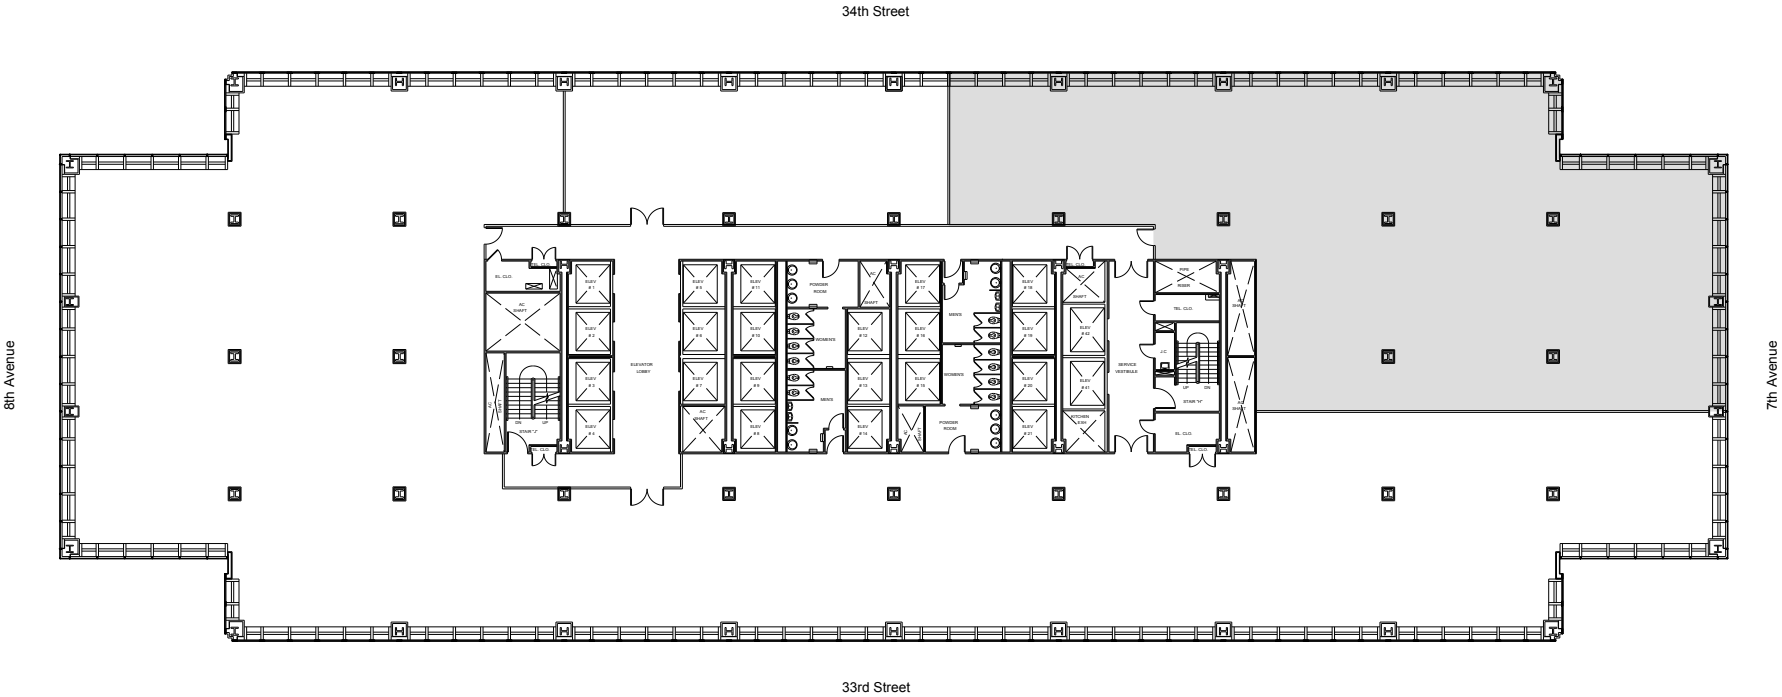

One Penn Plaza

Partial 27th Floor - 9,841 RSF

Leasing Contacts:

Josh Glick	Jared Silverman	Kevin West
212.894.7413	212.894.7458	212.894.7438
jglick@vno.com	jsilverman@vno.com	kwest@vno.com