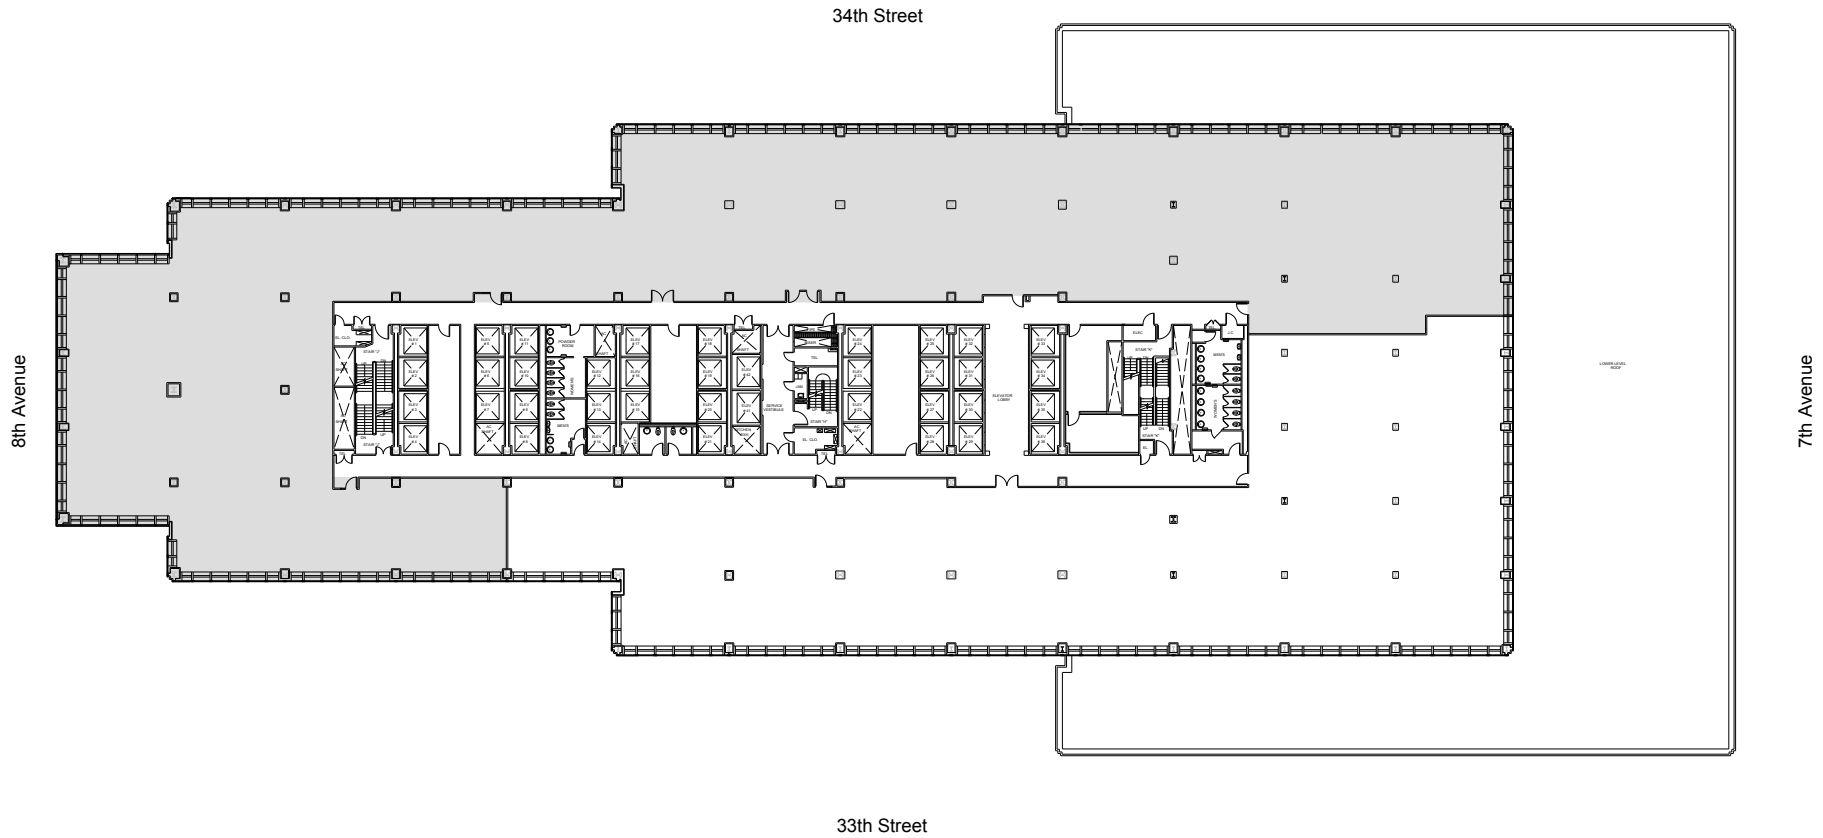

One Penn Plaza

Partial 7th Floor - RSF

Leasing Contacts:

Josh Glick	Jared Silverman	Kevin West
212.894.7413	212.894.7458	212.894.7438
jglick@vno.com	jsilverman@vno.com	kwest@vno.com