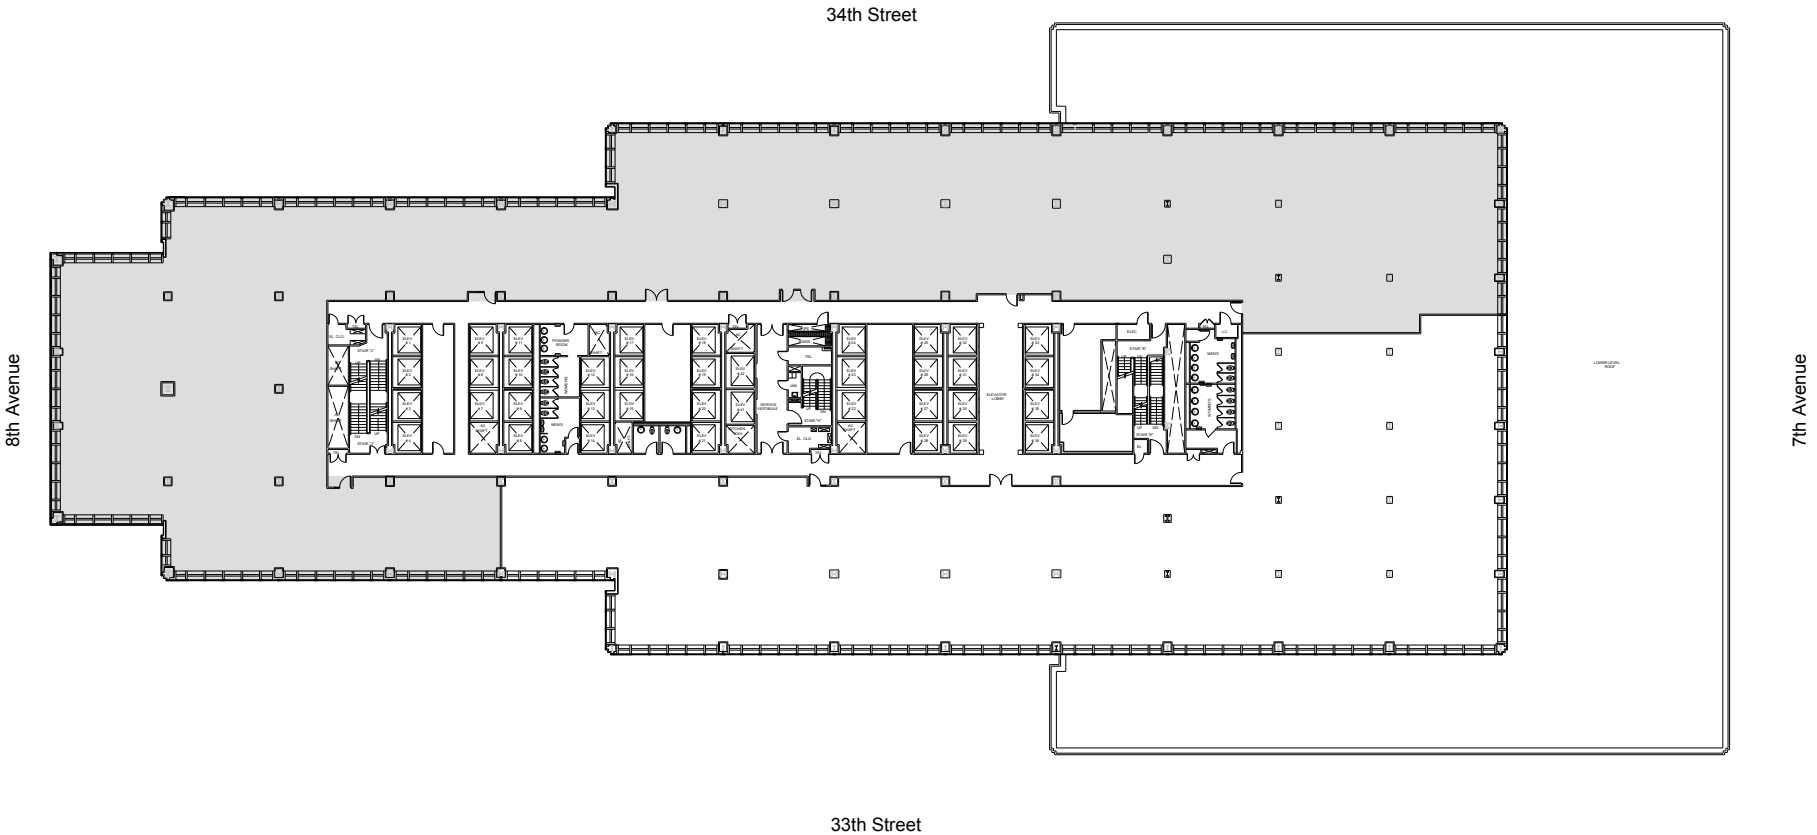

One Penn Plaza

Partial 7th Floor - 36,195 RSF

Leasing Contacts:

Josh Glick	Jared Silverman	Kevin West
212.894.7413	212.894.7458	212.894.7438
jglick@vno.com	jsilverman@vno.com	kwest@vno.com