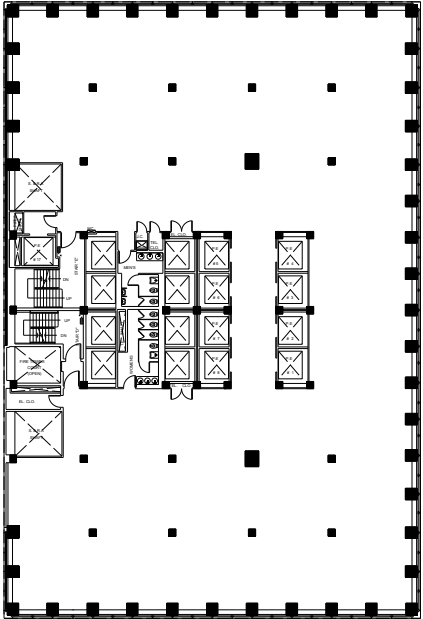

280 Park Avenue

Entire E20th Floor - 8,918 RSF

WEST BUILDING

EAST BUILDING

Park Avenue

E48th Street

Leasing Contacts:

Edward Riguardi
212.894.7923
eriguardi@vno.com