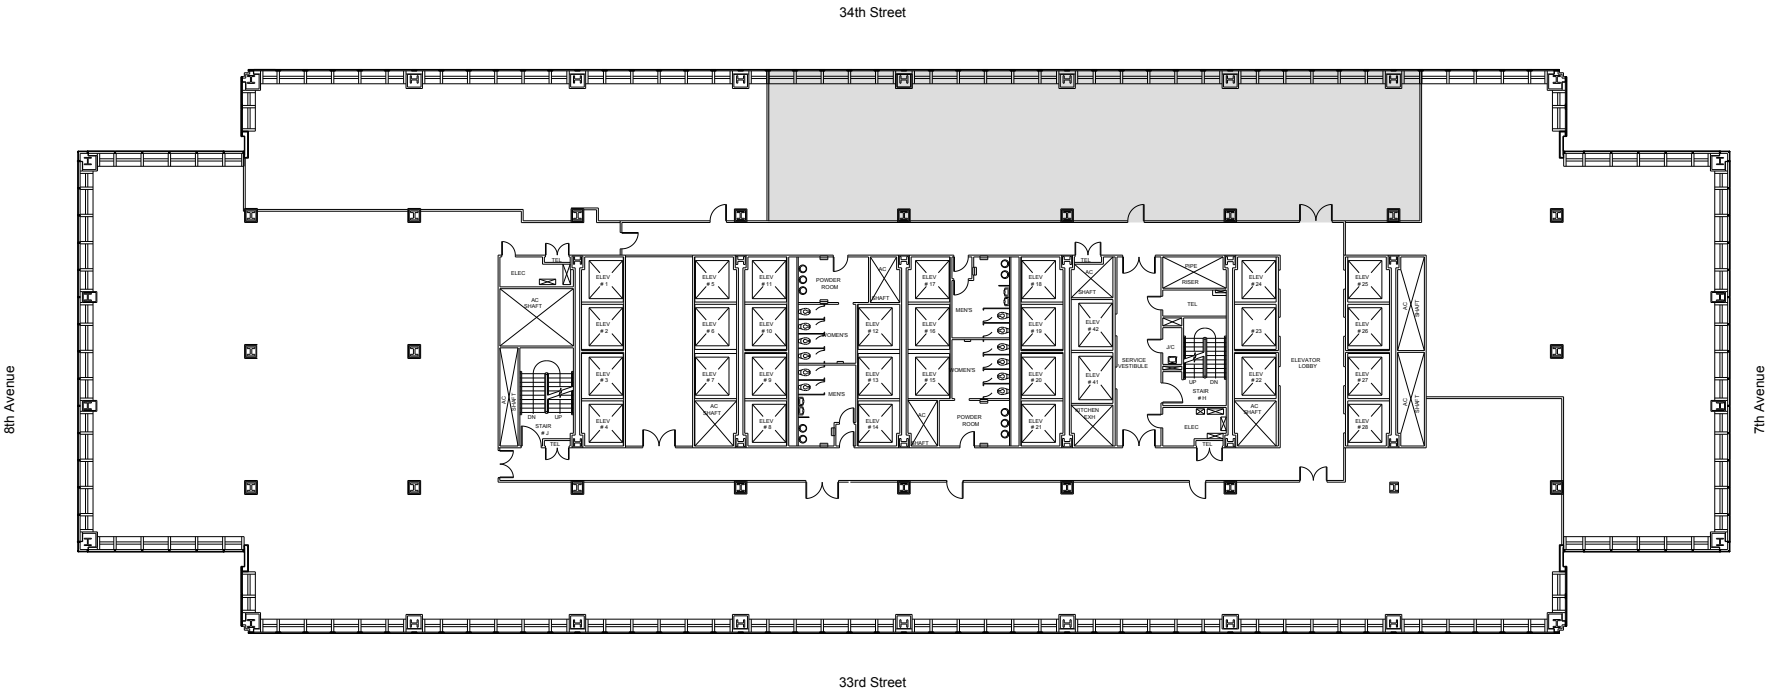

One Penn Plaza

Partial 20th Floor - 4,123 RSF

Leasing Contacts:

Josh Glick Jared Silverman Kevin West
212.894.7413 212.894.7458 212.894.7438
jglick@vno.com jsilverman@vno.com kwest@vno.com