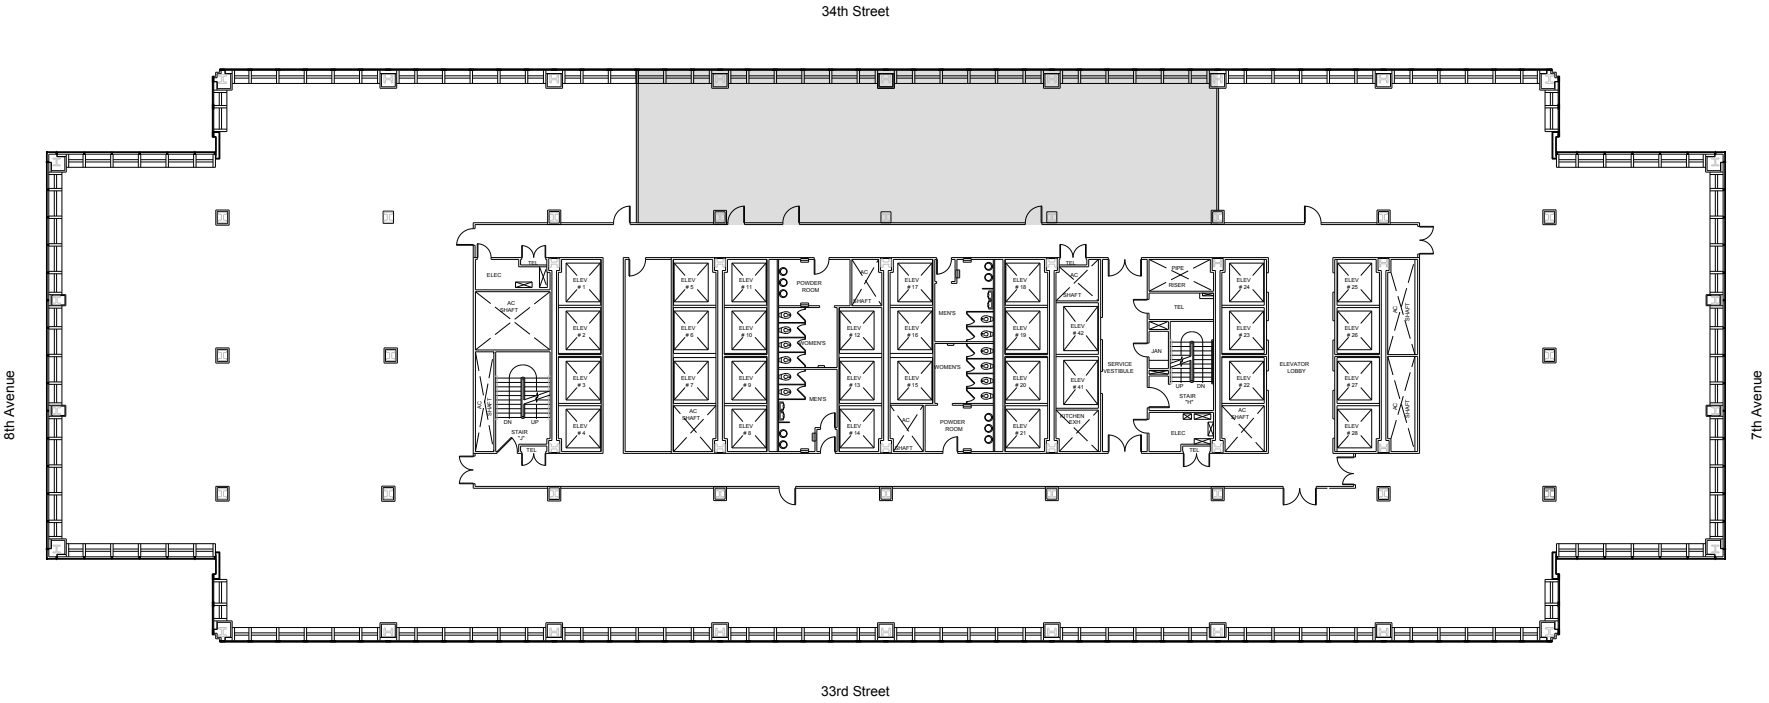

One Penn Plaza

Partial 14th Floor - 4,796 RSF

Leasing Contacts:

Josh Glick	Jared Silverman	Kevin West
212.894.7413	212.894.7458	212.894.7438
jglick@vno.com	jsilverman@vno.com	kwest@vno.com