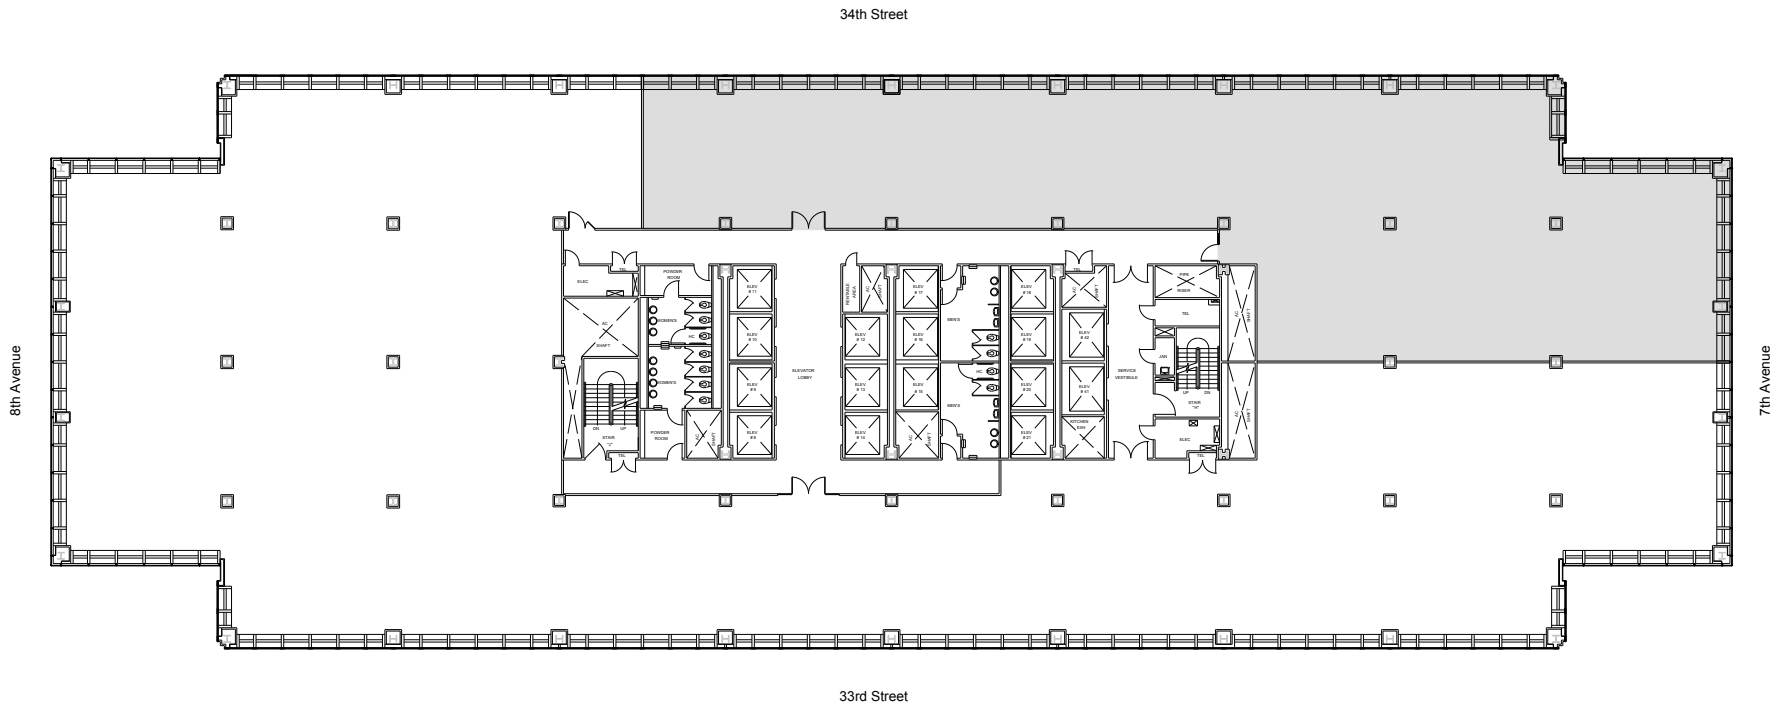

One Penn Plaza

Partial 39th Floor - 11,072 RSF

Leasing Contacts:

Josh Glick Jared Silverman
212.894.7413 212.894.7458
jglick@vno.com jsilverman@vno.com