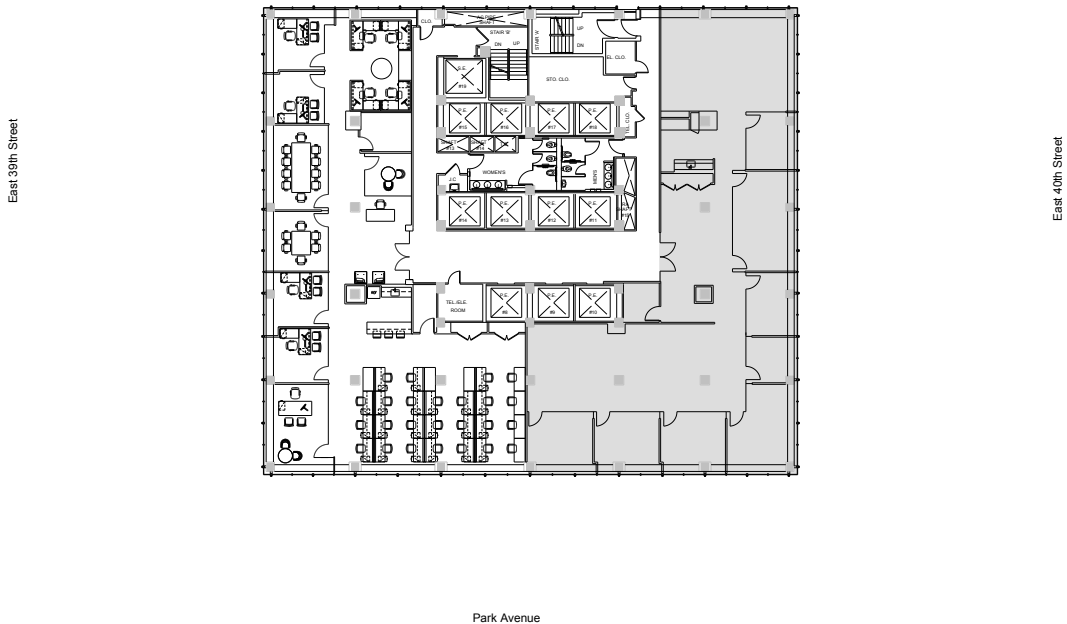

90 Park Avenue

Partial 25th Floor - 6,529 RSF

Leasing Contacts:

Andrew Ackerman 212.894.7425 aackerman@vno.com	Jared Silverman 212.894.7458 jsilverman@vno.com	Ryan Levy 212.894.7472 rlevy@vno.com
--	---	--