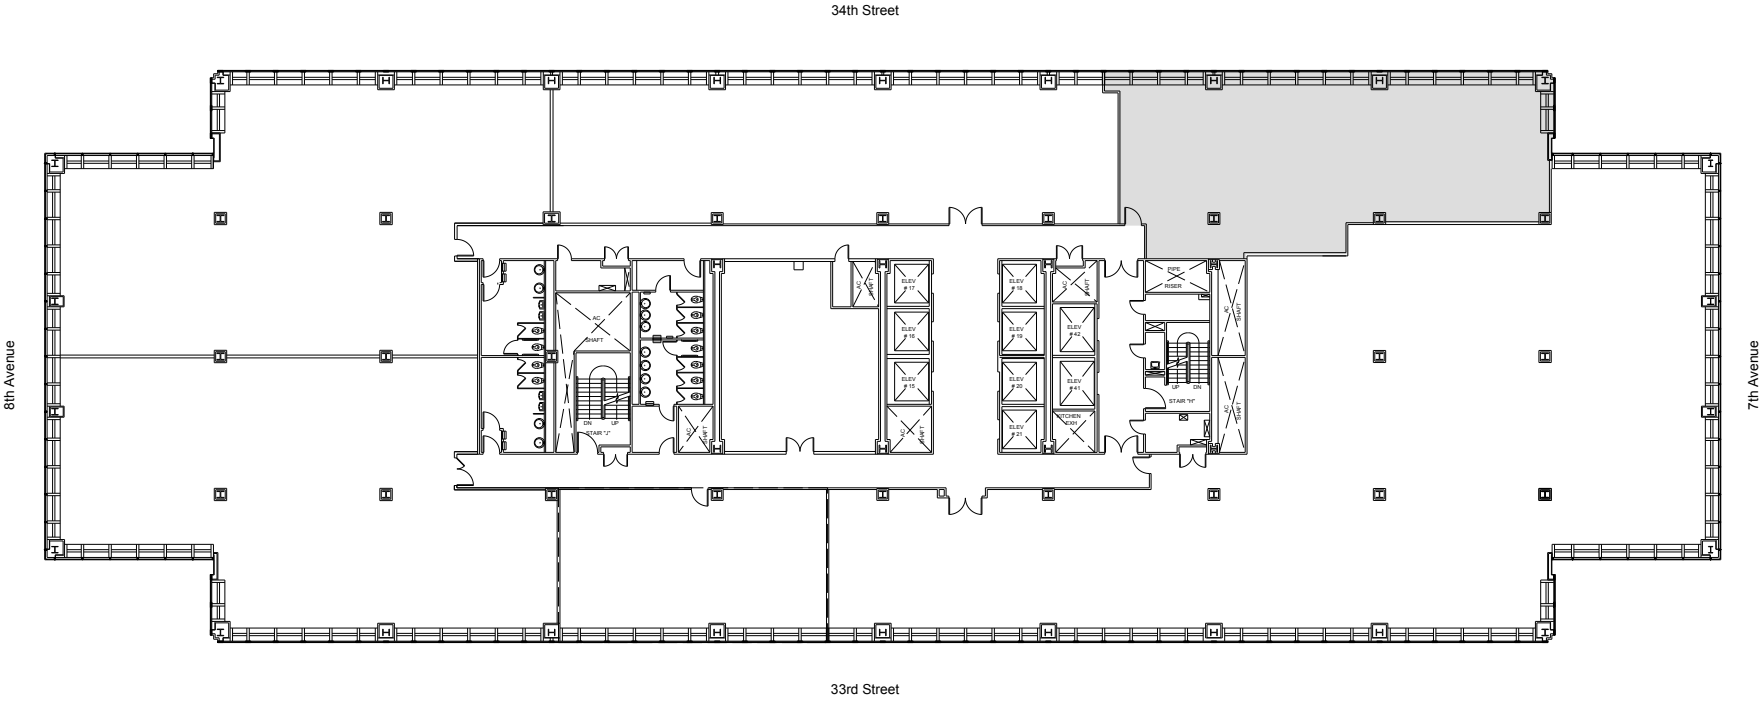

One Penn Plaza

Partial 46th Floor - 3,807 RSF

Leasing Contacts:

Josh Glick	Jared Silverman	Kevin West
212.894.7413	212.894.7458	212.894.7438
jglick@vno.com	jsilverman@vno.com	kwest@vno.com