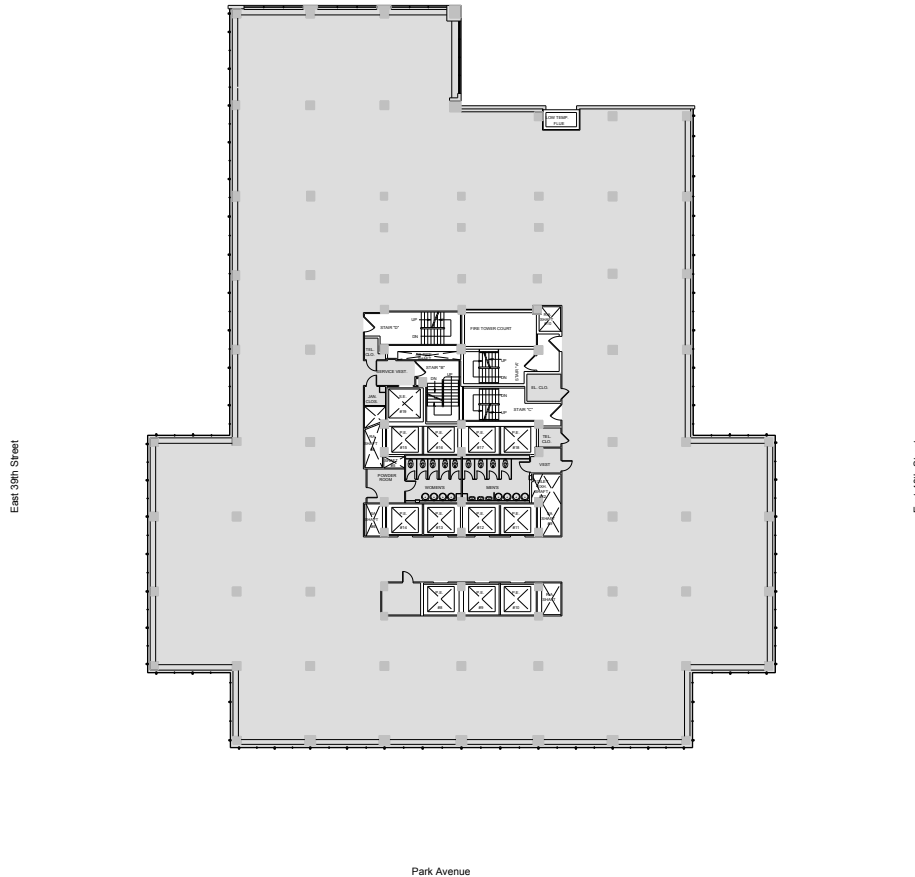

90 Park Avenue

Entire 16th Floor - 26,322 RSF

Leasing Contacts:

Andrew Ackerman	Jared Silverman	Ryan Levy
212.894.7425	212.894.7458	212.894.7472
aackerman@vno.com	jsilverman@vno.com	rlevy@vno.com

VORNADO
REALTY TRUST