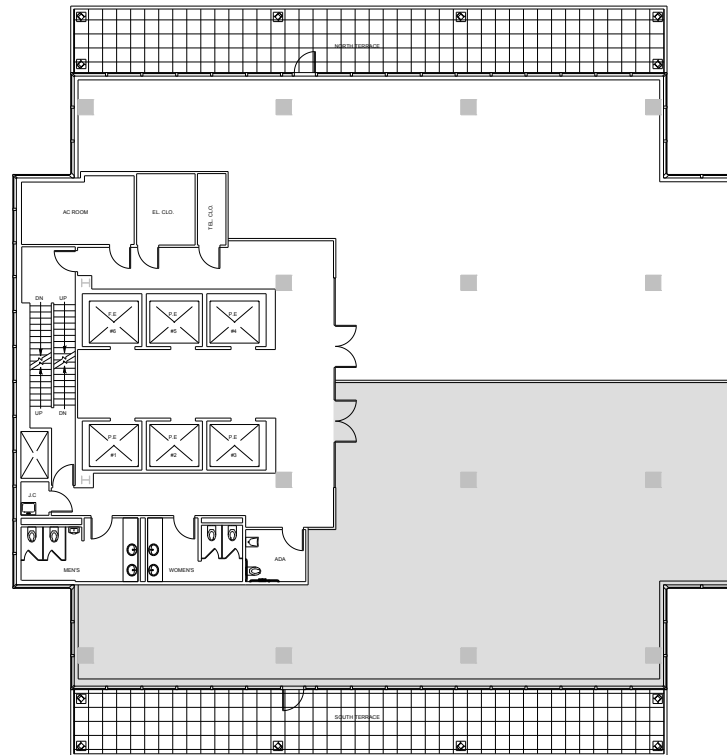

# 650 Madison Avenue

Partial 24th Floor - 5,243 RSF

East 60th Street

Madison Avenue

East 59th Street

Leasing Contacts:

Andrew Ackerman	Kevin West
212.894.7425	212.894.7438
aackerman@vno.com	kwest@vno.com