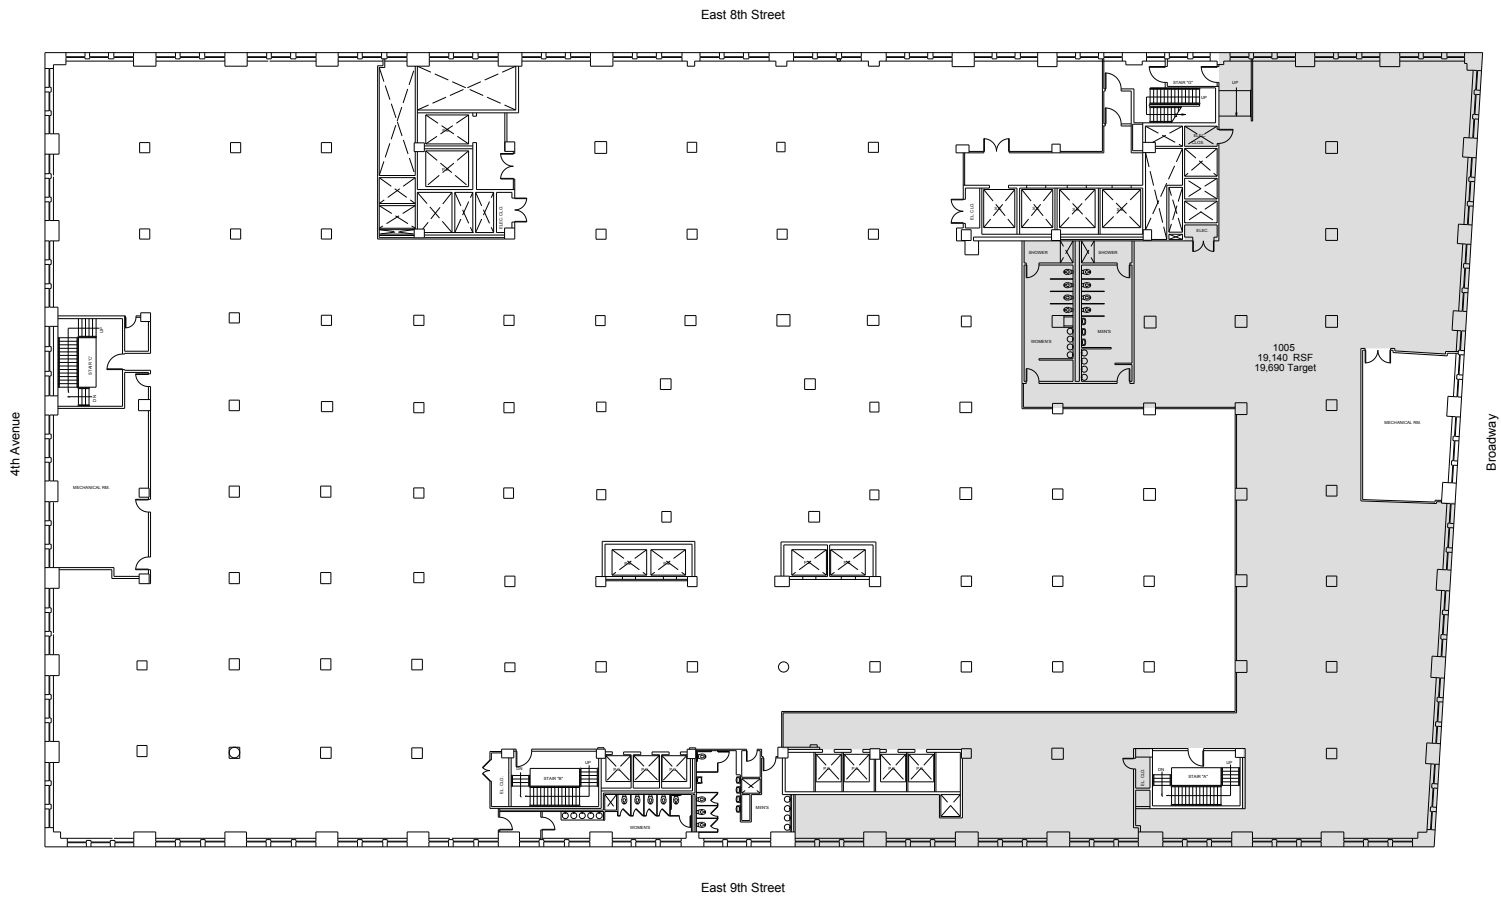

770 Broadway

Partial 10th Floor - 19,690 RSF

Leasing Contacts:

Josh Glick
212.894.7413
jglick@vno.com