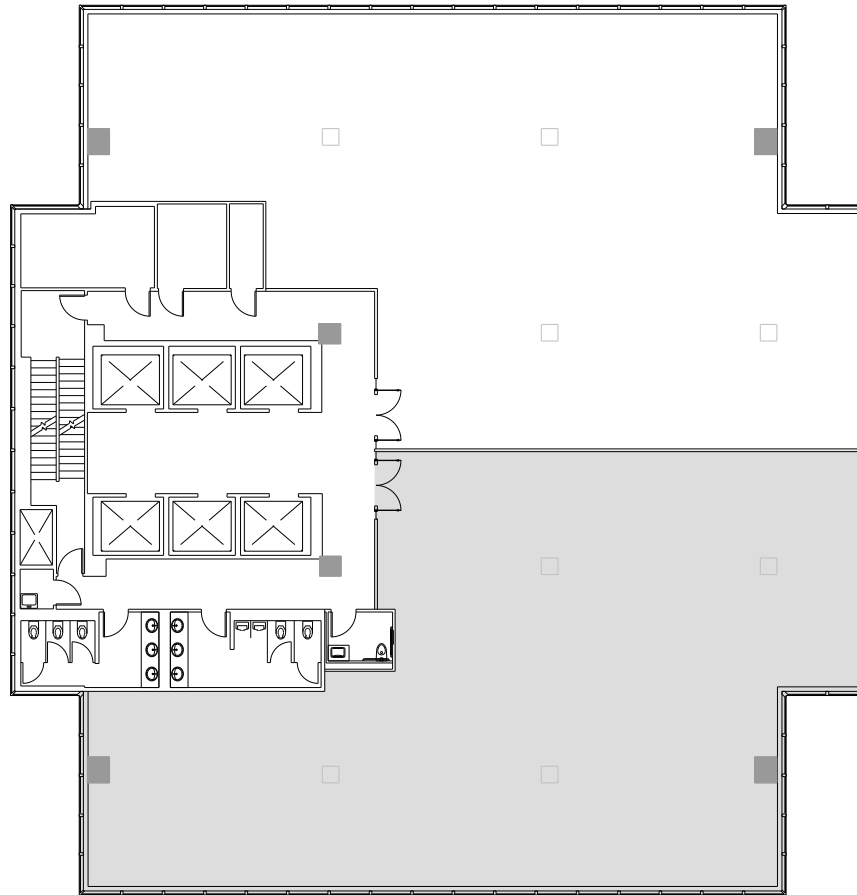

650 Madison Avenue

Partial 15th Floor - 6,476 RSF

Madison Avenue

Leasing Contacts:

Jared Solomon
212.894.7410
jsolomon@vno.com

VORNADO
REALTY TRUST