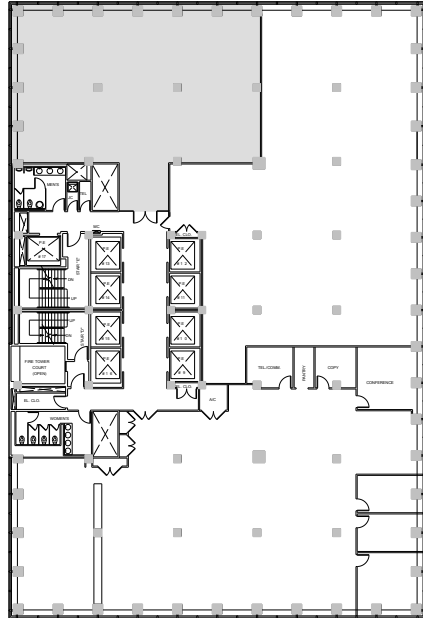

280 Park Avenue

Partial W28th Floor - 4,745 RSF

WEST BUILDING

EAST BUILDING

Park Avenue

E48th Street

Leasing Contacts:

Edward Riguardi
212.894.7923
eriguardi@vno.com