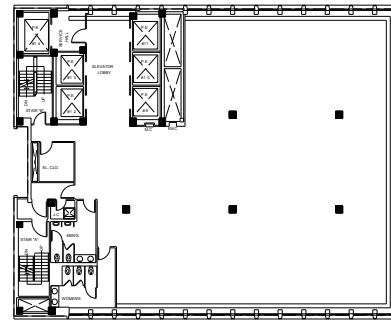

280 Park Avenue

Partial W28th Floor - 4,745 RSF

WEST BUILDING

EAST BUILDING

Park Avenue

E48th Street

Leasing Contacts:

Edward Riguardi
212.894.7923
eriguardi@vno.com