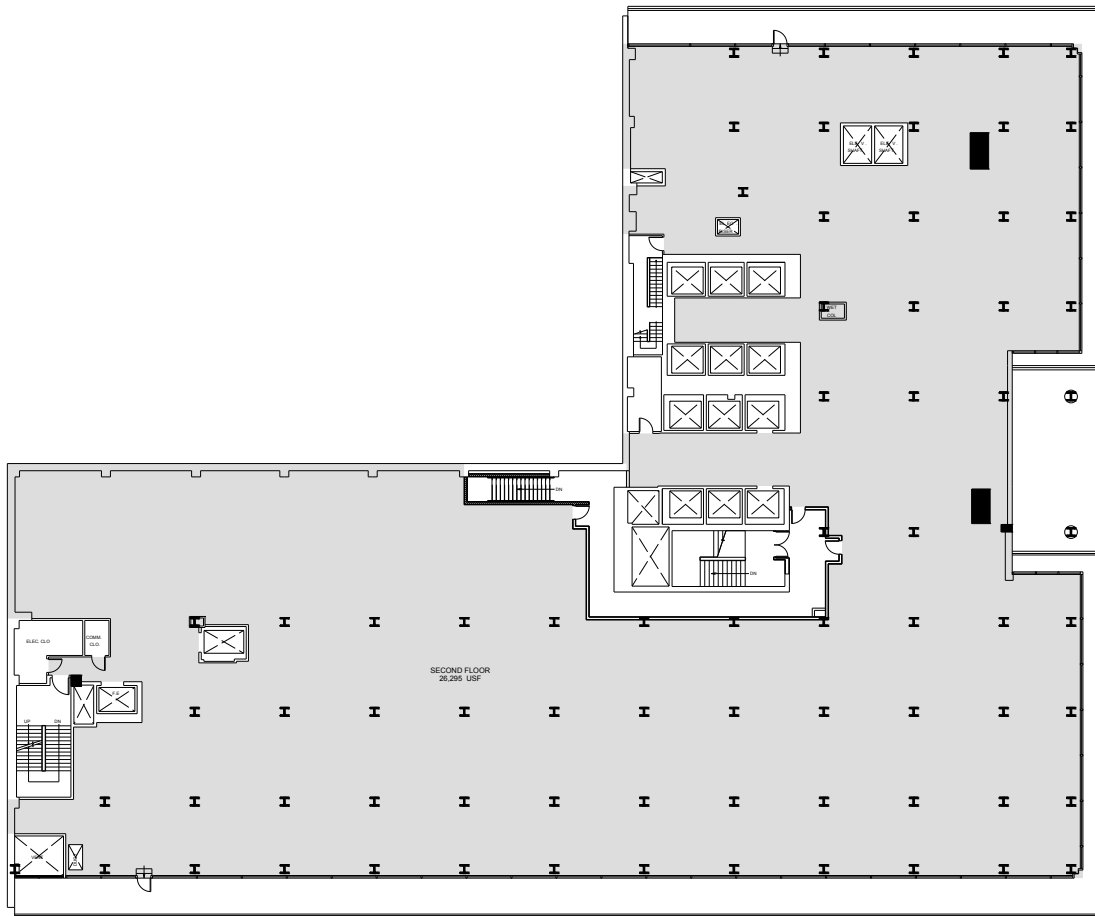

# 650 Madison Avenue

Entire 2nd Floor - 37,772 RSF

East 60th Street

Madison Avenue

East 59th Street

Leasing Contacts:

Andrew Ackerman	Kevin West
212.894.7425	212.894.7438
aackerman@vno.com	kwest@vno.com