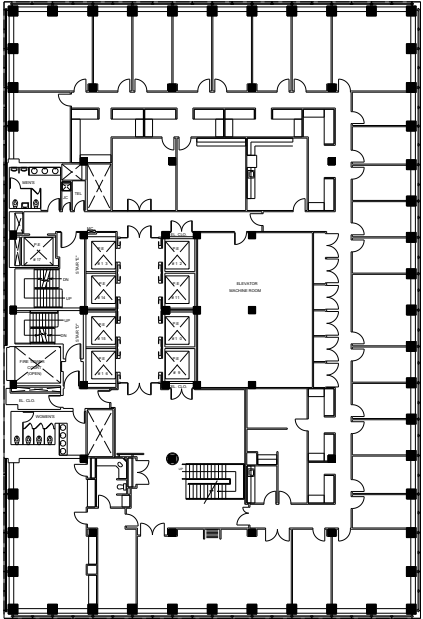

280 Park Avenue

Entire E25th Floor - 8,936 RSF

WEST BUILDING

EAST BUILDING

Park Avenue

E48th Street

Leasing Contacts:

Edward Riguardi
212.894.7923
eriguardi@vno.com