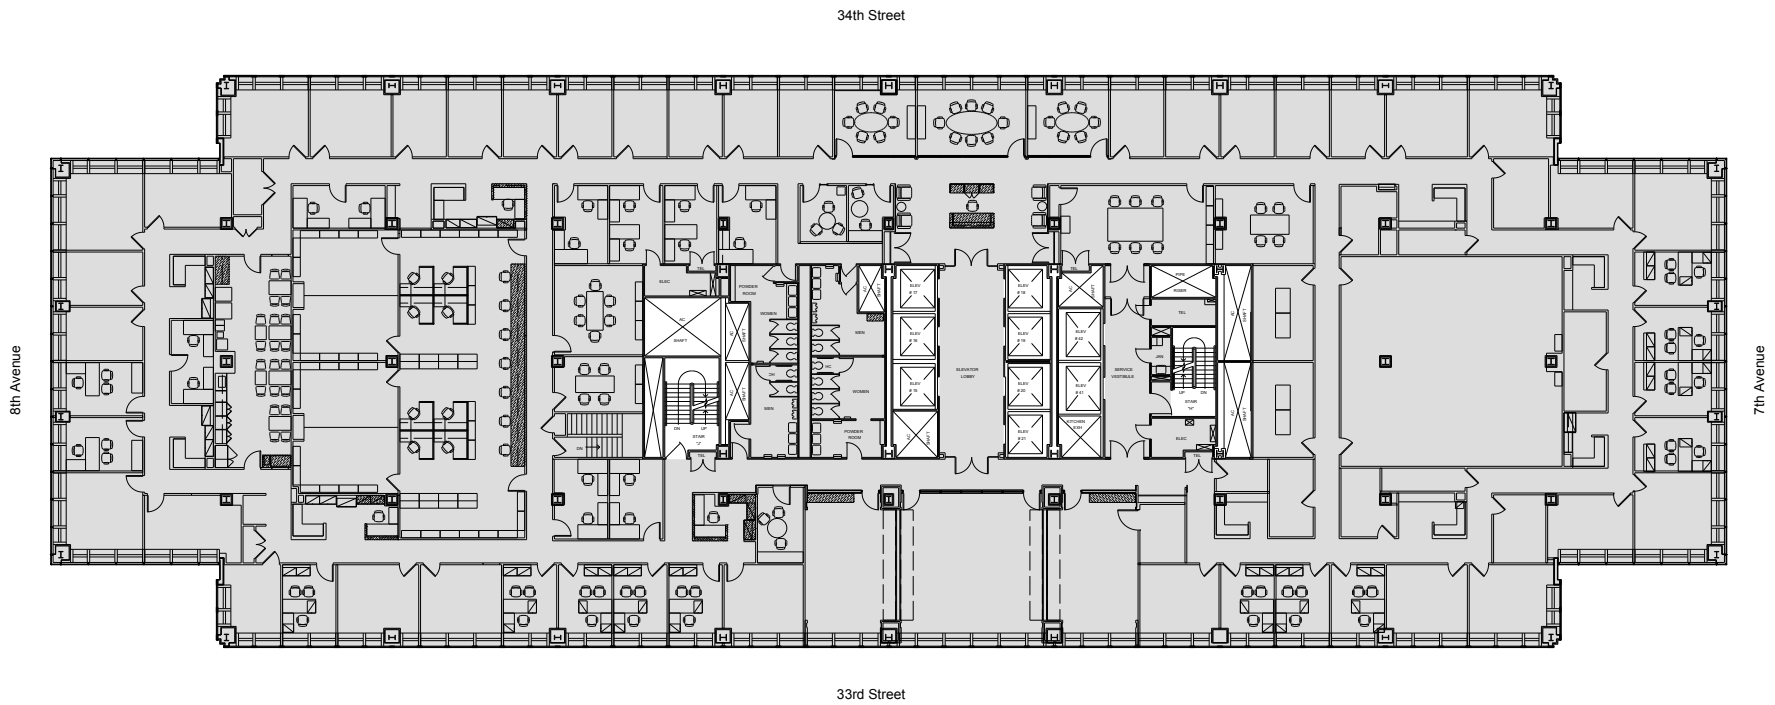

One Penn Plaza

Entire 50th Floor - 37,856 RSF

Leasing Contacts:

Josh Glick	Jared Silverman	Kevin West
212.894.7413	212.894.7458	212.894.7438
jglick@vno.com	jsilverman@vno.com	kwest@vno.com