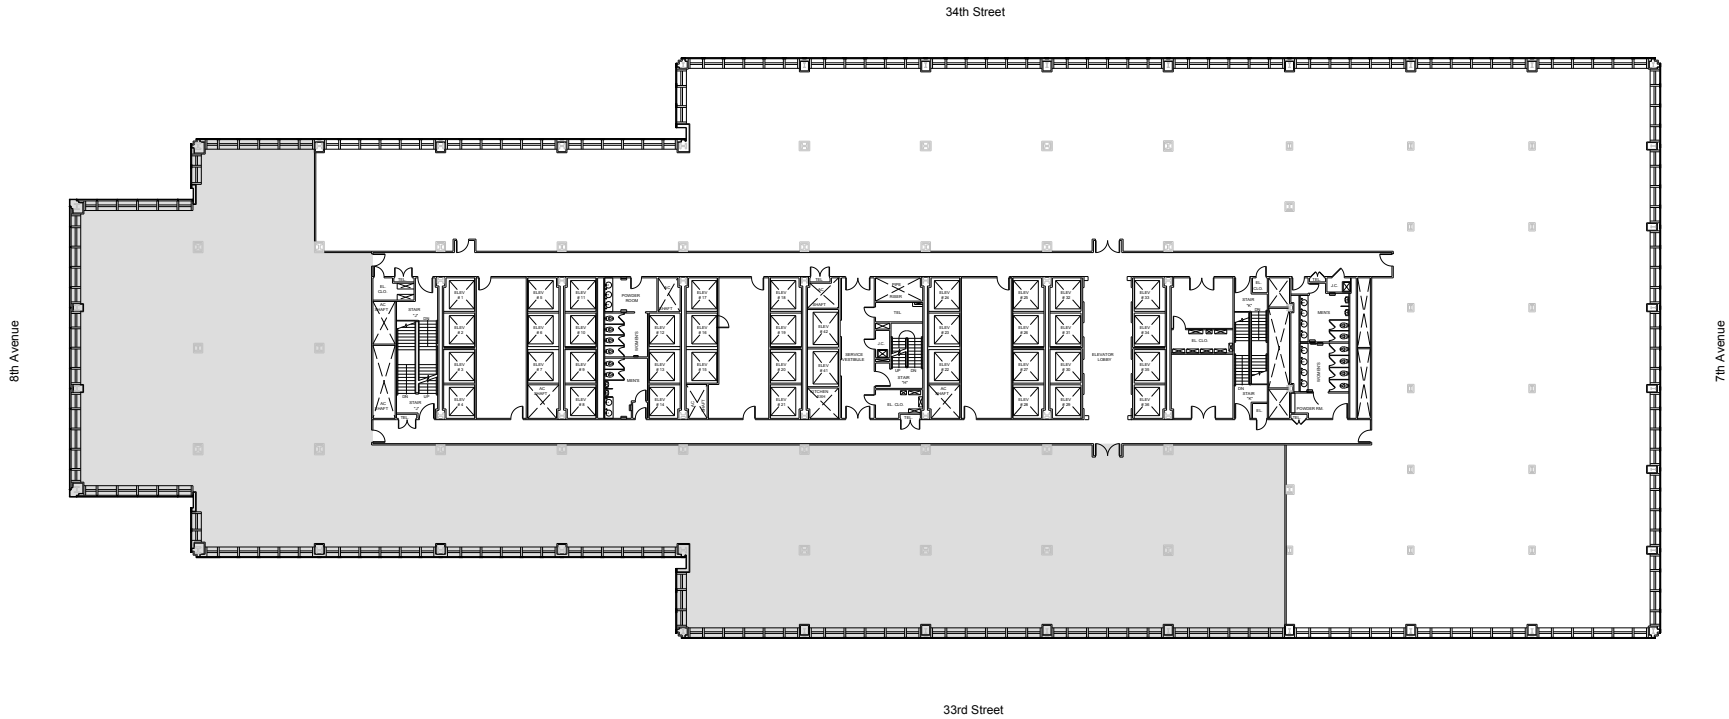

One Penn Plaza

Partial 11th Floor - 24,805 RSF

Leasing Contacts:

Josh Glick	Jared Silverman	Kevin West
212.894.7413	212.894.7458	212.894.7438
jglick@vno.com	jsilverman@vno.com	kwest@vno.com

VORNADO
REALTY TRUST