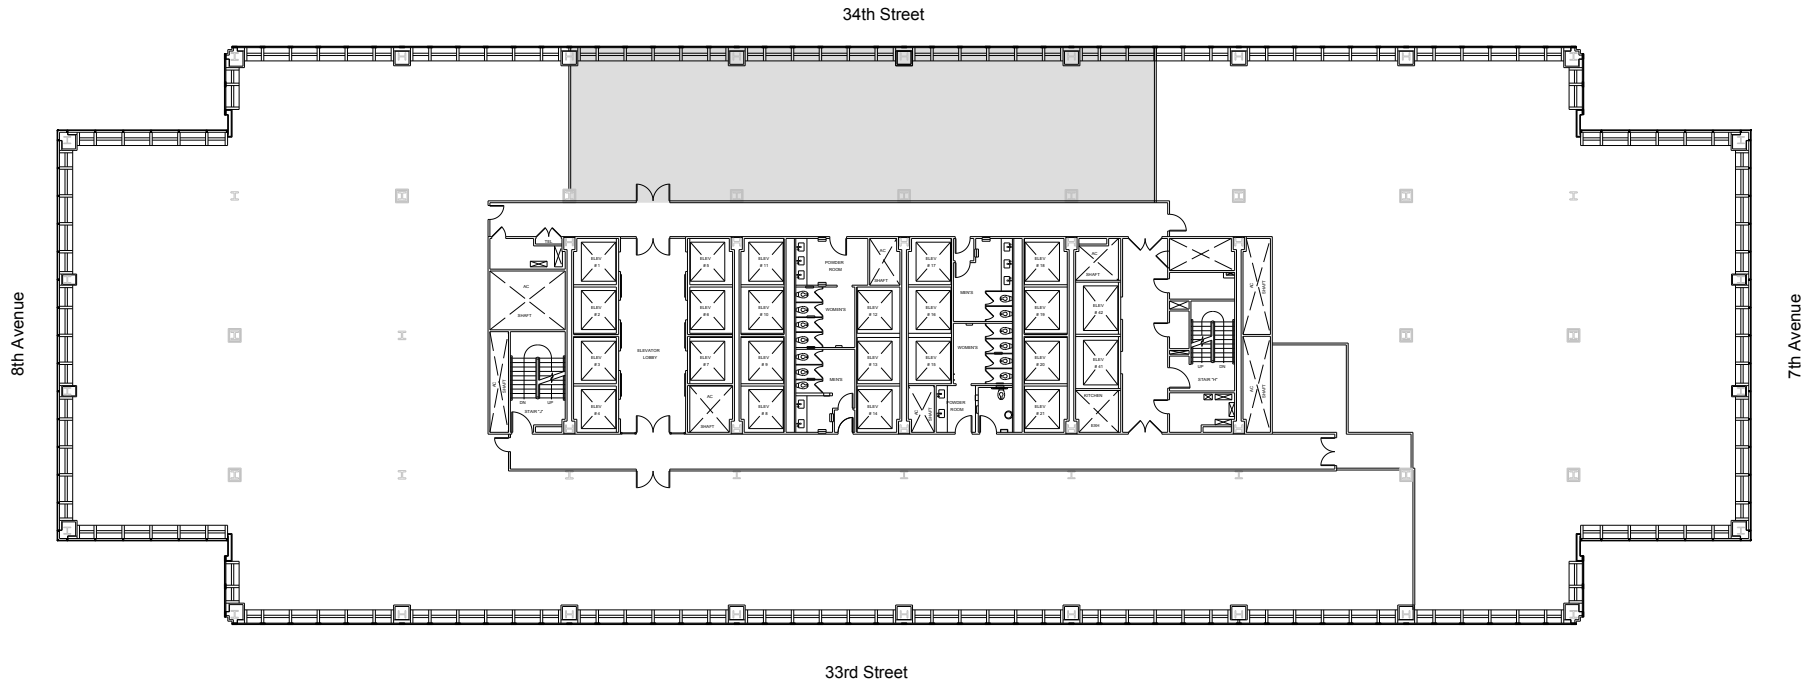

One Penn Plaza

Partial 32nd Floor - 4,661 RSF

Leasing Contacts:

Josh Glick Jared Silverman
212.894.7413 212.894.7458
jglick@vno.com jsilverman@vno.com

VORNADO
REALTY TRUST