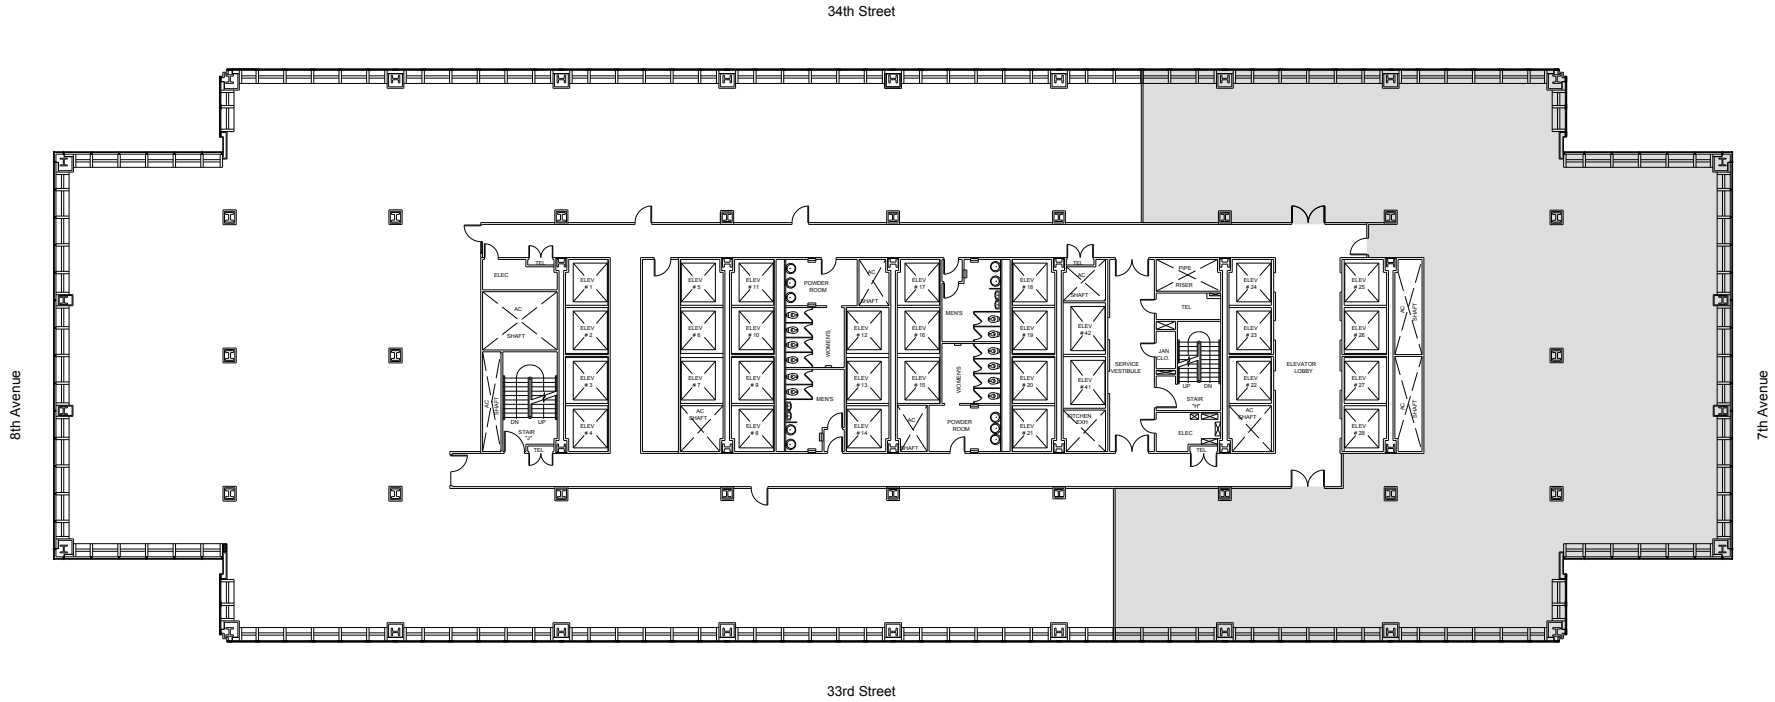

One Penn Plaza

Partial 18th Floor - 13,045 RSF

Leasing Contacts:

Josh Glick Jared Silverman Kevin West
212.894.7413 212.894.7458 212.894.7438
jglick@vno.com jsilverman@vno.com kwest@vno.com