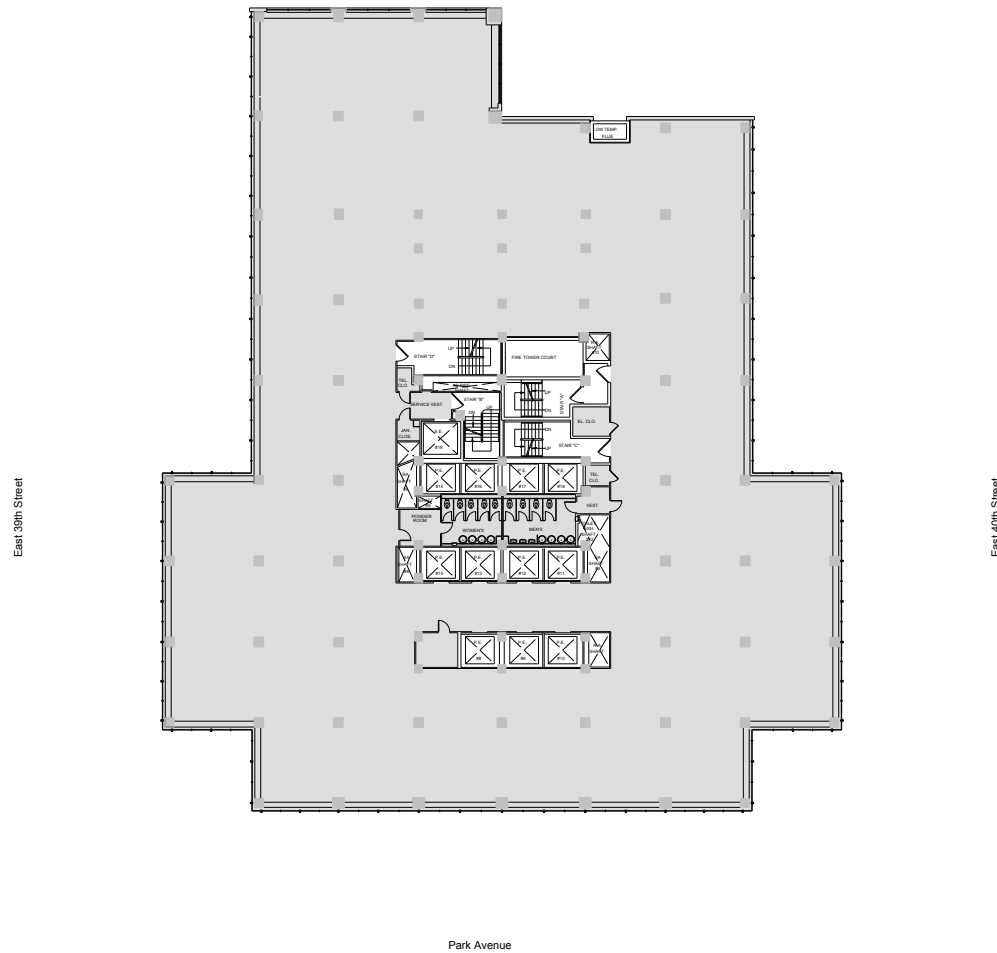

# 90 Park Avenue

Entire 16th Floor - RSF

Leasing Contacts:

Andrew Ackerman    Jared Silverman  
212.894.7425        212.894.7458  
aackerman@vno.com    jsilverman@vno.com