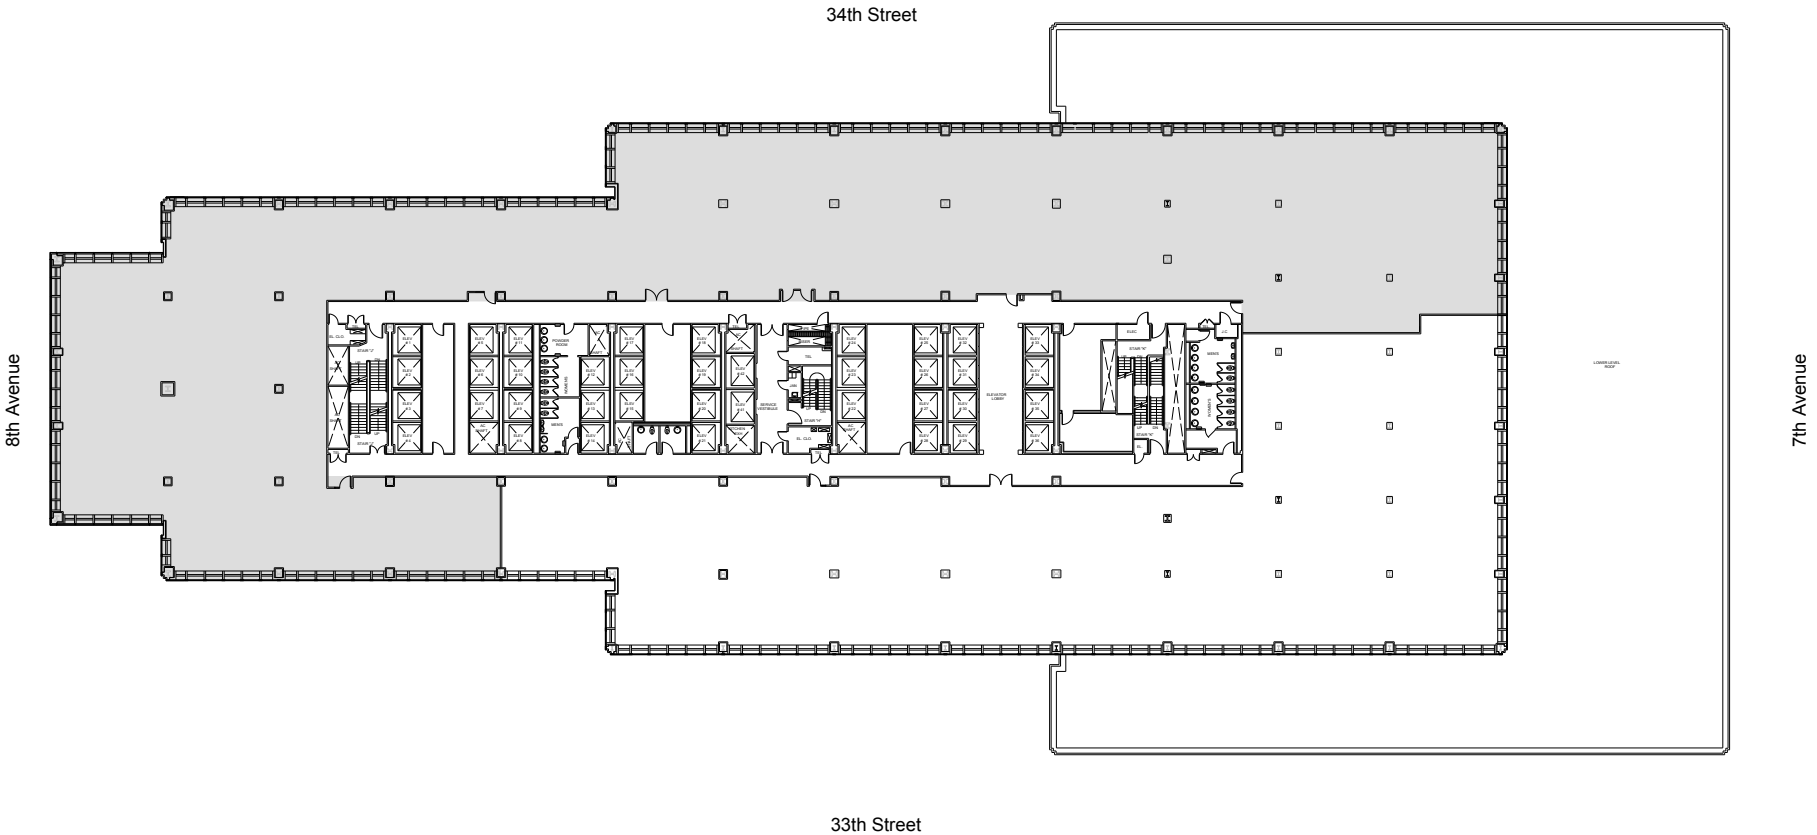

One Penn Plaza

Partial 7th Floor - 36,195 RSF

Leasing Contacts:

Josh Glick	Jared Silverman	Kevin West
212.894.7413	212.894.7458	212.894.7438
jglick@vno.com	jsilverman@vno.com	kwest@vno.com