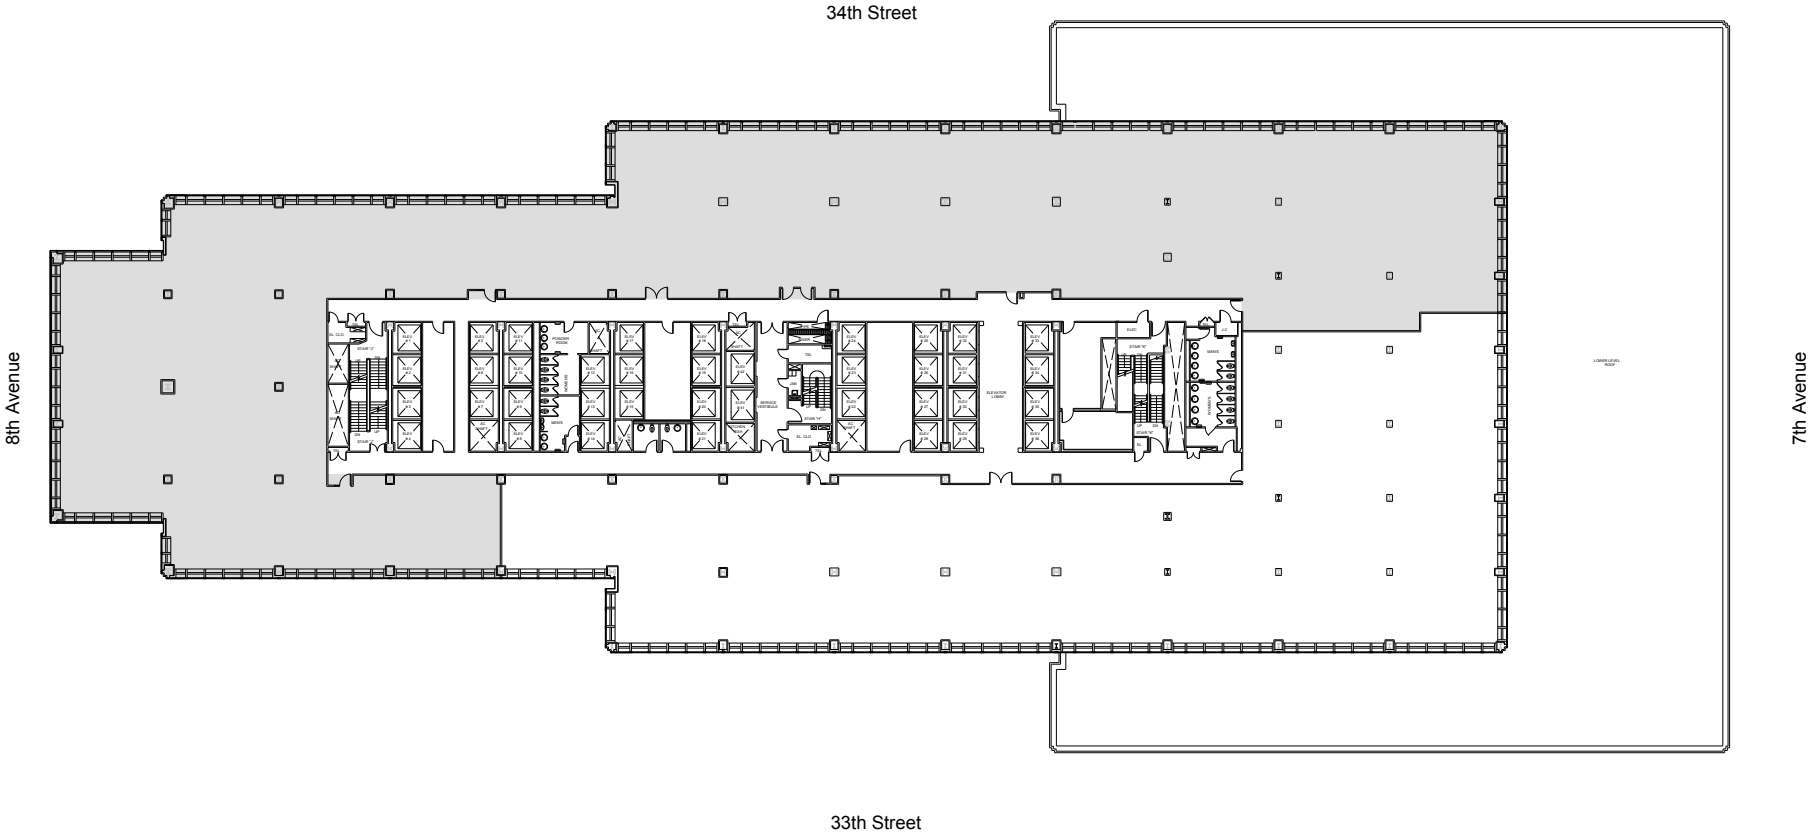

One Penn Plaza

Partial 7th Floor - 36,089 RSF

Leasing Contacts:

Josh Glick	Jared Silverman	Kevin West
212.894.7413	212.894.7458	212.894.7438
jglick@vno.com	jsilverman@vno.com	kwest@vno.com